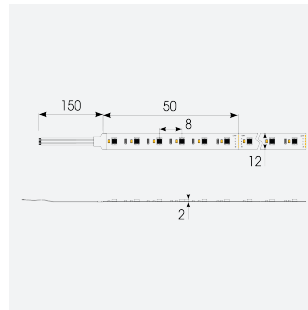

# P-Cell PRO LED Strip

P-Cell 24V 20W IP20 RGBW 4000K 5m  
**Code: P/24/04/20/04/40/S01/01**

Category	LED Strip
Application	Hospitality, Residential, Retail
Specification	Architectural

## PRODUCT FEATURES

- P-CELL Professional LED strip suitable for high end residential, hospitality, retail and commercial applications
- Elite level LED chip technology with >97 CRI and low SDCM produce the best quality white light
- An extensive range of colour temperature options, IP ratings and power outputs offer the ultimate package of flexibility and versatility, suited for all high end applications
- Large strip pack sizes and multiple connector packs offers great time saving and ease when working on a large scale project
- Super high efficacy ensures peak performance, whilst also remaining economical and energy saving, helping to reduce overall energy consumption for all large scale installations
- High LED density (240 LEDs per metre) provides a uniform output reducing spotting and providing a more seamless output of light compared to traditional LED strips, coupled with a high CRI this ensures suitability for use within professional display and high end retail environments
- Fast fit plug and play connections available
- Joint and connection accessories sold separately
- 240

GENERAL INFORMATION	
Wattage	20W/m
Lumens Delivered	480lm/m
Lm/W	95lm/W
Beam Angle	120
CRI	90
CCT	4000K and RGB
Input	24V
Operating Temp	-20°C - 45°C
SDCM	3
Product Weight without Packaging	0.105 kg

TECHNICAL INFORMATION	
Light Source	LED
IP Rating	IP20
Class Protection	3
Internal / External	Internal
Surface / Recessed / Suspended	Ceiling, Recessed, Wall
Lumen Depreciation	L70 50,000h
Warranty (Years)	5
CE Mark	Yes
Height	1.6 mm
LED Strip LEDs Per Metre	240