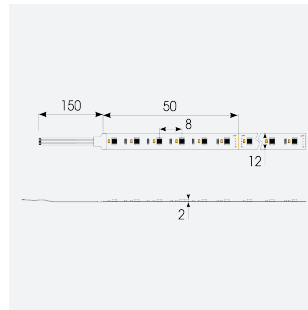

P-Cell PRO LED Strip

| | |
|---------------|----------------------------------|
| Application | Hospitality, Residential, Retail |
| Specification | Architectural |

P-Cell 24V 20W IP20 RGBW 4000K 5m
Code: P/24/04/20/04/40/S01/01

- P-CELL Professional LED strip suitable for high end residential, hospitality, retail and commercial applications
- Elite level LED chip technology with >97 CRI and low SDCM produce the best quality white light
- An extensive range of colour temperature options, IP ratings and power outputs offer the ultimate package of flexibility and versatility, suited for all high end applications
- Large strip pack sizes and multiple connector packs offers great time saving and ease when working on a large scale project
- Super high efficacy ensures peak performance, whilst also remaining economical and energy saving, helping to reduce overall energy consumption for all large scale installations
- High LED density (240 LEDs per metre) provides a uniform output reducing spotting and providing a more seamless output of light compared to traditional LED strips, coupled with a high CRI this ensures suitability for use within professional display and high end retail environments
- Fast fit plug and play connections available
- Joint and connection accessories sold separately
- 240

| GENERAL INFORMATION | |
|----------------------------------|---------------|
| Wattage | 20W/m |
| Lumens Delivered | 480lm/m |
| Lm/W | 95lm/W |
| Beam Angle | 120 |
| CRI | 90 |
| CCT | 4000K and RGB |
| Input | 24V |
| Operating Temp | -20°C - 45°C |
| SDCM | 3 |
| Product Weight without Packaging | 0.105 kg |