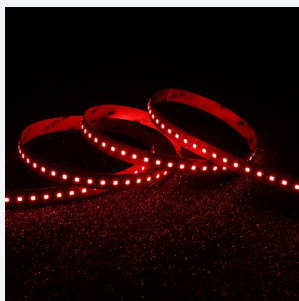

# P-Cell PRO LED Strip

<b>Application</b>	Hospitality, Residential, Retail
<b>Specification</b>	Architectural

P-Cell 24V 20W IP20 RGBW 4000K 5m  
**Code:** P/24/04/20/04/40/S01/01

## PRODUCT FEATURES

- P-CELL Professional LED strip suitable for high end residential, hospitality, retail and commercial applications
- Elite level LED chip technology with >97 CRI and low SDCM produce the best quality white light
- An extensive range of colour temperature options, IP ratings and power outputs offer the ultimate package of flexibility and versatility, suited for all high end applications
- Large strip pack sizes and multiple connector packs offers great time saving and ease when working on a large scale project
- Super high efficacy ensures peak performance, whilst also remaining economical and energy saving, helping to reduce overall energy consumption for all large scale installations
- High LED density (240 LEDs per metre) provides a uniform output reducing spotting and providing a more seamless output of light compared to traditional LED strips, coupled with a high CRI this ensures suitability for use within professional display and high end retail environments
- Fast fit plug and play connections available
- Joint and connection accessories sold separately
- 240

GENERAL INFORMATION	
Wattage	20W/m
Lumens Delivered	480lm/m
Lm/W	95lm/W
Beam Angle	120
CRI	90
CCT	4000K and RGB
Input	24V
Operating Temp	-20°C - 45°C
SDCM	3
Product Weight without Packaging	0.105 kg

TECHNICAL INFORMATION	
Light Source	LED
IP Rating	IP20
Class Protection	3
Internal / External	Internal
Surface / Recessed / Suspended	Ceiling, Recessed, Wall
Lumen Depreciation	L70 50,000h
Warranty (Years)	5
CE Mark	Yes
Height	2 mm
LED Strip LEDs Per Metre	240