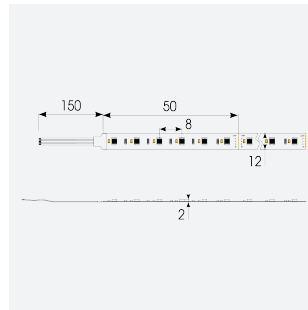

# P-Cell PRO LED Strip

<b>Application</b>	Hospitality, Residential, Retail
<b>Specification</b>	Architectural

P-Cell 24V 20W IP20 RGBW 4000K 5m  
**Code:** P/24/04/20/04/40/S01/01

## PRODUCT FEATURES

- P-CELL Professional LED strip suitable for high end residential, hospitality, retail and commercial applications
- Elite level LED chip technology with >97 CRI and low SDCM produce the best quality white light
- An extensive range of colour temperature options, IP ratings and power outputs offer the ultimate package of flexibility and versatility, suited for all high end applications
- Large strip pack sizes and multiple connector packs offers great time saving and ease when working on a large scale project
- Super high efficacy ensures peak performance, whilst also remaining economical and energy saving, helping to reduce overall energy consumption for all large scale installations
- High LED density (240 LEDs per metre) provides a uniform output reducing spotting and providing a more seamless output of light compared to traditional LED strips, coupled with a high CRI this ensures suitability for use within professional display and high end retail environments
- Fast fit plug and play connections available
- Joint and connection accessories sold separately
- 240

GENERAL INFORMATION	
Wattage	20W/m
Lumens Delivered	480lm/m
Lm/W	95lm/W
Beam Angle	120
CRI	90
CCT	4000K and RGB
Input	24V
Operating Temp	-20°C - 45°C
SDCM	3
Product Weight without Packaging	0.105 kg

TECHNICAL INFORMATION	
Light Source	LED
IP Rating	IP20
Class Protection	3
Internal / External	Internal
Surface / Recessed / Suspended	Ceiling, Recessed, Wall
Lumen Depreciation	L70 50,000h
Warranty (Years)	5
CE Mark	Yes
Height	2 mm
LED Strip LEDs Per Metre	240