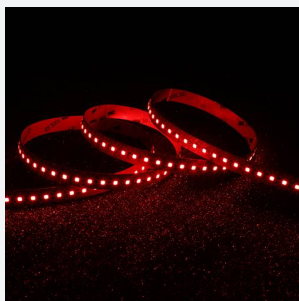

P-Cell PRO LED Strip

| | |
|---------------|----------------------------------|
| Application | Hospitality, Residential, Retail |
| Specification | Architectural |

P-Cell 24V 20W IP20 RGBW 4000K 5m
Code: P/24/04/20/04/40/S01/01

- P-CELL Professional LED strip suitable for high end residential, hospitality, retail and commercial applications
- Elite level LED chip technology with >97 CRI and low SDCM produce the best quality white light
- An extensive range of colour temperature options, IP ratings and power outputs offer the ultimate package of flexibility and versatility, suited for all high end applications
- Large strip pack sizes and multiple connector packs offers great time saving and ease when working on a large scale project
- Super high efficacy ensures peak performance, whilst also remaining economical and energy saving, helping to reduce overall energy consumption for all large scale installations
- High LED density (240 LEDs per metre) provides a uniform output reducing spotting and providing a more seamless output of light compared to traditional LED strips, coupled with a high CRI this ensures suitability for use within professional display and high end retail environments
- Fast fit plug and play connections available
- Joint and connection accessories sold separately
- 240

| GENERAL INFORMATION | |
|----------------------------------|---------------|
| Wattage | 20W/m |
| Lumens Delivered | 480lm/m |
| Lm/W | 95lm/W |
| Beam Angle | 120 |
| CRI | 90 |
| CCT | 4000K and RGB |
| Input | 24V |
| Operating Temp | -20°C - 45°C |
| SDCM | 3 |
| Product Weight without Packaging | 0.105 kg |