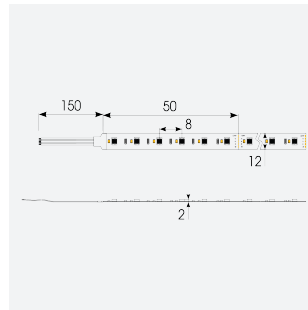

P-Cell PRO LED Strip

Application	Hospitality, Residential, Retail
Specification	Architectural

P-Cell 24V 20W IP20 RGBW 3000K 50m
Code: P/24/04/20/04/30/S05/01

PRODUCT FEATURES

- P-CELL Professional LED strip suitable for high end residential, hospitality, retail and commercial applications
- Elite level LED chip technology with >97 CRI and low SDCM produce the best quality white light
- An extensive range of colour temperature options, IP ratings and power outputs offer the ultimate package of flexibility and versatility, suited for all high end applications
- Large strip pack sizes and multiple connector packs offers great time saving and ease when working on a large scale project
- Super high efficacy ensures peak performance, whilst also remaining economical and energy saving, helping to reduce overall energy consumption for all large scale installations
- High LED density (240 LEDs per metre) provides a uniform output reducing spotting and providing a more seamless output of light compared to traditional LED strips, coupled with a high CRI this ensures suitability for use within professional display and high end retail environments
- Fast fit plug and play connections available
- Joint and connection accessories sold separately
- 240

GENERAL INFORMATION	
Wattage	20W/m
Lumens Delivered	450lm/m
Lm/W	90lm/W
Beam Angle	120
CRI	90
CCT	3000K and RGB
Input	24V
Operating Temp	-20°C - 45°C
SDCM	3
Product Weight without Packaging	1.05 kg

TECHNICAL INFORMATION	
Light Source	LED
IP Rating	IP20
Class Protection	3
Internal / External	Internal
Surface / Recessed / Suspended	Ceiling, Recessed, Wall
Lumen Depreciation	L70 50,000h
Warranty (Years)	5
CE Mark	Yes
Height	1.6 mm
LED Strip LEDs Per Metre	240