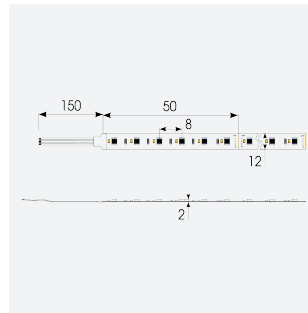

P-Cell PRO LED Strip

P-Cell 24V 20W IP20 RGBW 3000K 50m
Code: P/24/04/20/04/30/S05/01

Category	LED Strip
Application	Hospitality, Residential, Retail
Specification	Architectural

PRODUCT FEATURES

- P-CELL Professional LED strip suitable for high end residential, hospitality, retail and commercial applications
- Elite level LED chip technology with >97 CRI and low SDCM produce the best quality white light
- An extensive range of colour temperature options, IP ratings and power outputs offer the ultimate package of flexibility and versatility, suited for all high end applications
- Large strip pack sizes and multiple connector packs offers great time saving and ease when working on a large scale project
- Super high efficacy ensures peak performance, whilst also remaining economical and energy saving, helping to reduce overall energy consumption for all large scale installations
- High LED density (240 LEDs per metre) provides a uniform output reducing spotting and providing a more seamless output of light compared to traditional LED strips, coupled with a high CRI this ensures suitability for use within professional display and high end retail environments
- Fast fit plug and play connections available
- Joint and connection accessories sold separately
- 240

GENERAL INFORMATION	
Wattage	20W/m
Lumens Delivered	450lm/m
Lm/W	90lm/W
Beam Angle	120
CRI	90
CCT	3000K and RGB
Input	24V
Operating Temp	-20°C - 45°C
SDCM	3
Product Weight without Packaging	1.05 kg

TECHNICAL INFORMATION	
Light Source	LED
IP Rating	IP20
Class Protection	3
Internal / External	Internal
Surface / Recessed / Suspended	Ceiling, Recessed, Wall
Lumen Depreciation	L70 50,000h
Warranty (Years)	5
CE Mark	Yes
Height	1.6 mm
LED Strip LEDs Per Metre	240