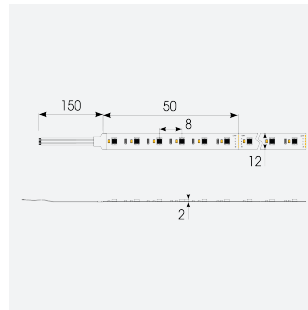

P-Cell PRO LED Strip

Application	Hospitality, Residential, Retail
Specification	Architectural

P-Cell 24V 20W IP20 RGBW 3000K 50m
Code: P/24/04/20/04/30/S05/01

PRODUCT FEATURES

- P-CELL Professional LED strip suitable for high end residential, hospitality, retail and commercial applications
- Elite level LED chip technology with >97 CRI and low SDCM produce the best quality white light
- An extensive range of colour temperature options, IP ratings and power outputs offer the ultimate package of flexibility and versatility, suited for all high end applications
- Large strip pack sizes and multiple connector packs offers great time saving and ease when working on a large scale project
- Super high efficacy ensures peak performance, whilst also remaining economical and energy saving, helping to reduce overall energy consumption for all large scale installations
- High LED density (240 LEDs per metre) provides a uniform output reducing spotting and providing a more seamless output of light compared to traditional LED strips, coupled with a high CRI this ensures suitability for use within professional display and high end retail environments
- Fast fit plug and play connections available
- Joint and connection accessories sold separately
- 240

GENERAL INFORMATION	
Wattage	20W/m
Lumens Delivered	450lm/m
Lm/W	90lm/W
Beam Angle	120
CRI	90
CCT	3000K and RGB
Input	24V
Operating Temp	-20°C - 45°C
SDCM	3
Product Weight without Packaging	1.05 kg

TECHNICAL INFORMATION	
Light Source	LED
IP Rating	IP20
Class Protection	3
Internal / External	Internal
Surface / Recessed / Suspended	Ceiling, Recessed, Wall
Lumen Depreciation	L70 50,000h
Warranty (Years)	5
CE Mark	Yes
Height	2 mm
LED Strip LEDs Per Metre	240