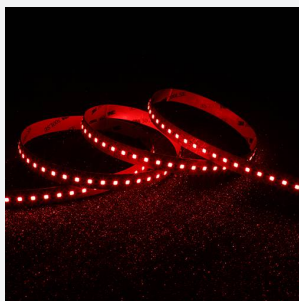

P-Cell PRO LED Strip

Application	Hospitality, Residential, Retail
Specification	Architectural

P-Cell 24V 20W IP20 RGBW 3000K 50m
Code: P/24/04/20/04/30/S05/01

PRODUCT FEATURES

- P-CELL Professional LED strip suitable for high end residential, hospitality, retail and commercial applications
- Elite level LED chip technology with >97 CRI and low SDCM produce the best quality white light
- An extensive range of colour temperature options, IP ratings and power outputs offer the ultimate package of flexibility and versatility, suited for all high end applications
- Large strip pack sizes and multiple connector packs offers great time saving and ease when working on a large scale project
- Super high efficacy ensures peak performance, whilst also remaining economical and energy saving, helping to reduce overall energy consumption for all large scale installations
- High LED density (240 LEDs per metre) provides a uniform output reducing spotting and providing a more seamless output of light compared to traditional LED strips, coupled with a high CRI this ensures suitability for use within professional display and high end retail environments
- Fast fit plug and play connections available
- Joint and connection accessories sold separately
- 240

GENERAL INFORMATION	
Wattage	20W/m
Lumens Delivered	450lm/m
Lm/W	90lm/W
Beam Angle	120
CRI	90
CCT	3000K and RGB
Input	24V
Operating Temp	-20°C - 45°C
SDCM	3
Product Weight without Packaging	1.05 kg

TECHNICAL INFORMATION	
Light Source	LED
IP Rating	IP20
Class Protection	3
Internal / External	Internal
Surface / Recessed / Suspended	Ceiling, Recessed, Wall
Lumen Depreciation	L70 50,000h
Warranty (Years)	5
CE Mark	Yes
Height	1.6 mm
LED Strip LEDs Per Metre	240