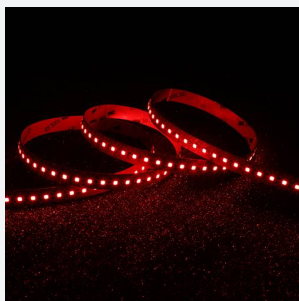

# P-Cell PRO LED Strip

Application	Hospitality, Residential, Retail
Specification	Architectural

P-Cell 24V 20W IP20 RGBW 3000K 10m  
**Code: P/24/04/20/04/30/S02/01**

- P-CELL Professional LED strip suitable for high end residential, hospitality, retail and commercial applications
- Elite level LED chip technology with >97 CRI and low SDCM produce the best quality white light
- An extensive range of colour temperature options, IP ratings and power outputs offer the ultimate package of flexibility and versatility, suited for all high end applications
- Large strip pack sizes and multiple connector packs offers great time saving and ease when working on a large scale project
- Super high efficacy ensures peak performance, whilst also remaining economical and energy saving, helping to reduce overall energy consumption for all large scale installations
- High LED density (240 LEDs per metre) provides a uniform output reducing spotting and providing a more seamless output of light compared to traditional LED strips, coupled with a high CRI this ensures suitability for use within professional display and high end retail environments
- Fast fit plug and play connections available
- Joint and connection accessories sold separately
- 240

GENERAL INFORMATION	
Wattage	20W/m
Lumens Delivered	450lm/m
Lm/W	90lm/W
Beam Angle	120
CRI	90
CCT	3000K and RGB
Input	24V
Operating Temp	-20°C - 45°C
SDCM	3
Product Weight without Packaging	0.21 kg

TECHNICAL INFORMATION	
Light Source	LED
IP Rating	IP20
Class Protection	3
Internal / External	Internal
Surface / Recessed / Suspended	Ceiling, Recessed, Wall
Lumen Depreciation	L70 50,000h
Warranty (Years)	5
CE Mark	Yes
Height	1.6 mm
LED Strip LEDs Per Metre	240