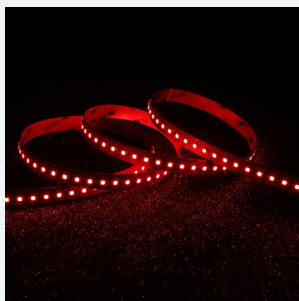

P-Cell PRO LED Strip

Application	Hospitality, Residential, Retail
Specification	Architectural

P-Cell 24V 20W IP20 RGBW 3000K 10m
Code: P/24/04/20/04/30/S02/01

PRODUCT FEATURES

- P-CELL Professional LED strip suitable for high end residential, hospitality, retail and commercial applications
- Elite level LED chip technology with >97 CRI and low SDCM produce the best quality white light
- An extensive range of colour temperature options, IP ratings and power outputs offer the ultimate package of flexibility and versatility, suited for all high end applications
- Large strip pack sizes and multiple connector packs offers great time saving and ease when working on a large scale project
- Super high efficacy ensures peak performance, whilst also remaining economical and energy saving, helping to reduce overall energy consumption for all large scale installations
- High LED density (240 LEDs per metre) provides a uniform output reducing spotting and providing a more seamless output of light compared to traditional LED strips, coupled with a high CRI this ensures suitability for use within professional display and high end retail environments
- Fast fit plug and play connections available
- Joint and connection accessories sold separately
- 240

GENERAL INFORMATION

Wattage	20W/m
Lumens Delivered	450lm/m
Lm/W	90lm/W
Beam Angle	120
CRI	90
CCT	3000K and RGB
Input	24V
Operating Temp	-20°C - 45°C
SDCM	3
Product Weight without Packaging	0.21 kg

TECHNICAL INFORMATION