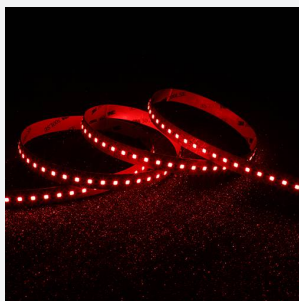

# P-Cell PRO LED Strip

P-Cell 24V 20W IP20 RGBW 3000K 10m  
**Code: P/24/04/20/04/30/S02/01**

Category	LED Strip
Application	Hospitality, Residential, Retail
Specification	Architectural

## PRODUCT FEATURES

- P-CELL Professional LED strip suitable for high end residential, hospitality, retail and commercial applications
- Elite level LED chip technology with >97 CRI and low SDCM produce the best quality white light
- An extensive range of colour temperature options, IP ratings and power outputs offer the ultimate package of flexibility and versatility, suited for all high end applications
- Large strip pack sizes and multiple connector packs offers great time saving and ease when working on a large scale project
- Super high efficacy ensures peak performance, whilst also remaining economical and energy saving, helping to reduce overall energy consumption for all large scale installations
- High LED density (240 LEDs per metre) provides a uniform output reducing spotting and providing a more seamless output of light compared to traditional LED strips, coupled with a high CRI this ensures suitability for use within professional display and high end retail environments
- Fast fit plug and play connections available
- Joint and connection accessories sold separately
- 240

GENERAL INFORMATION	
Wattage	20W/m
Lumens Delivered	450lm/m
Lm/W	90lm/W
Beam Angle	120
CRI	90
CCT	3000K and RGB
Input	24V
Operating Temp	-20°C - 45°C
SDCM	3
Product Weight without Packaging	0.21 kg

TECHNICAL INFORMATION	
Light Source	LED
IP Rating	IP20
Class Protection	3
Internal / External	Internal
Surface / Recessed / Suspended	Ceiling, Recessed, Wall
Lumen Depreciation	L70 50,000h
Warranty (Years)	5
CE Mark	Yes
Height	1.6 mm
LED Strip LEDs Per Metre	240