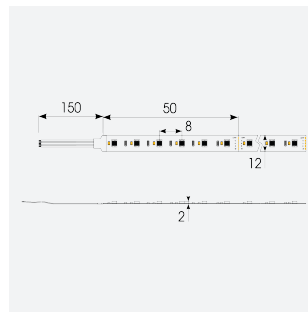

# P-Cell PRO LED Strip

Application	Hospitality, Residential, Retail
Specification	Architectural

P-Cell 24V 20W IP20 RGBW 3000K 10m  
**Code: P/24/04/20/04/30/S02/01**

- P-CELL Professional LED strip suitable for high end residential, hospitality, retail and commercial applications
- Elite level LED chip technology with >97 CRI and low SDCM produce the best quality white light
- An extensive range of colour temperature options, IP ratings and power outputs offer the ultimate package of flexibility and versatility, suited for all high end applications
- Large strip pack sizes and multiple connector packs offers great time saving and ease when working on a large scale project
- Super high efficacy ensures peak performance, whilst also remaining economical and energy saving, helping to reduce overall energy consumption for all large scale installations
- High LED density (240 LEDs per metre) provides a uniform output reducing spotting and providing a more seamless output of light compared to traditional LED strips, coupled with a high CRI this ensures suitability for use within professional display and high end retail environments
- Fast fit plug and play connections available
- Joint and connection accessories sold separately
- 240

GENERAL INFORMATION	
Wattage	20W/m
Lumens Delivered	450lm/m
Lm/W	90lm/W
Beam Angle	120
CRI	90
CCT	3000K and RGB
Input	24V
Operating Temp	-20°C - 45°C
SDCM	3
Product Weight without Packaging	0.21 kg

TECHNICAL INFORMATION	
Light Source	LED
IP Rating	IP20
Class Protection	3
Internal / External	Internal
Surface / Recessed / Suspended	Ceiling, Recessed, Wall
Lumen Depreciation	L70 50,000h
Warranty (Years)	5
CE Mark	Yes
Height	1.6 mm
LED Strip LEDs Per Metre	240