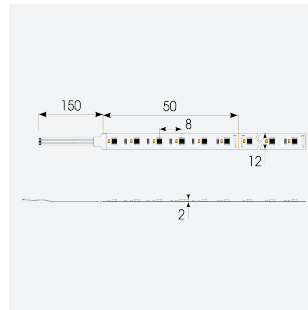

P-Cell PRO LED Strip

Application	Hospitality, Residential, Retail
Specification	Architectural

P-Cell 24V 20W IP20 RGBW 3000K 10m
Code: P/24/04/20/04/30/S02/01

PRODUCT FEATURES

- P-CELL Professional LED strip suitable for high end residential, hospitality, retail and commercial applications
- Elite level LED chip technology with >97 CRI and low SDCM produce the best quality white light
- An extensive range of colour temperature options, IP ratings and power outputs offer the ultimate package of flexibility and versatility, suited for all high end applications
- Large strip pack sizes and multiple connector packs offers great time saving and ease when working on a large scale project
- Super high efficacy ensures peak performance, whilst also remaining economical and energy saving, helping to reduce overall energy consumption for all large scale installations
- High LED density (240 LEDs per metre) provides a uniform output reducing spotting and providing a more seamless output of light compared to traditional LED strips, coupled with a high CRI this ensures suitability for use within professional display and high end retail environments
- Fast fit plug and play connections available
- Joint and connection accessories sold separately
- 240

GENERAL INFORMATION

Wattage	20W/m
Lumens Delivered	450lm/m
Lm/W	90lm/W
Beam Angle	120
CRI	90
CCT	3000K and RGB
Input	24V
Operating Temp	-20°C - 45°C
SDCM	3
Product Weight without Packaging	0.21 kg

TECHNICAL INFORMATION

Light Source	LED
IP Rating	IP20
Class Protection	3
Internal / External	Internal
Surface / Recessed / Suspended	Ceiling, Recessed, Wall
Lumen Depreciation	L70 50,000h
Warranty (Years)	5
CE Mark	Yes
Height	2 mm
LED Strip LEDs Per Metre	240