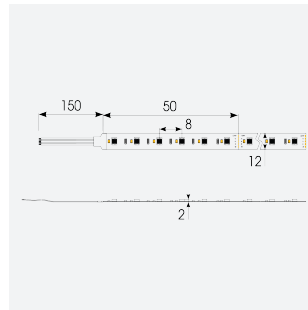

# P-Cell PRO LED Strip

P-Cell 24V 20W IP20 RGBW 3000K 10m  
**Code: P/24/04/20/04/30/S02/01**

Category	LED Strip
Application	Hospitality, Residential, Retail
Specification	Architectural

## PRODUCT FEATURES

- P-CELL Professional LED strip suitable for high end residential, hospitality, retail and commercial applications
- Elite level LED chip technology with >97 CRI and low SDCM produce the best quality white light
- An extensive range of colour temperature options, IP ratings and power outputs offer the ultimate package of flexibility and versatility, suited for all high end applications
- Large strip pack sizes and multiple connector packs offers great time saving and ease when working on a large scale project
- Super high efficacy ensures peak performance, whilst also remaining economical and energy saving, helping to reduce overall energy consumption for all large scale installations
- High LED density (240 LEDs per metre) provides a uniform output reducing spotting and providing a more seamless output of light compared to traditional LED strips, coupled with a high CRI this ensures suitability for use within professional display and high end retail environments
- Fast fit plug and play connections available
- Joint and connection accessories sold separately
- 240

GENERAL INFORMATION	
Wattage	20W/m
Lumens Delivered	450lm/m
Lm/W	90lm/W
Beam Angle	120
CRI	90
CCT	3000K and RGB
Input	24V
Operating Temp	-20°C - 45°C
SDCM	3
Product Weight without Packaging	0.21 kg

TECHNICAL INFORMATION	
Light Source	LED
IP Rating	IP20
Class Protection	3
Internal / External	Internal
Surface / Recessed / Suspended	Ceiling, Recessed, Wall
Lumen Depreciation	L70 50,000h
Warranty (Years)	5
CE Mark	Yes
Height	1.6 mm
LED Strip LEDs Per Metre	240