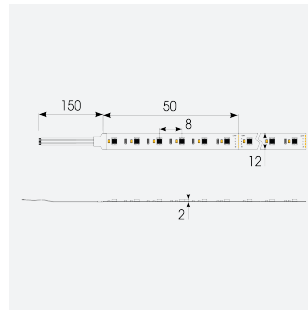

P-Cell PRO LED Strip

Application	Hospitality, Residential, Retail
Specification	Architectural

P-Cell 24V 20W IP20 RGBW 3000K 5m
Code: P/24/04/20/04/30/S01/01

- P-CELL Professional LED strip suitable for high end residential, hospitality, retail and commercial applications
- Elite level LED chip technology with >97 CRI and low SDCM produce the best quality white light
- An extensive range of colour temperature options, IP ratings and power outputs offer the ultimate package of flexibility and versatility, suited for all high end applications
- Large strip pack sizes and multiple connector packs offers great time saving and ease when working on a large scale project
- Super high efficacy ensures peak performance, whilst also remaining economical and energy saving, helping to reduce overall energy consumption for all large scale installations
- High LED density (240 LEDs per metre) provides a uniform output reducing spotting and providing a more seamless output of light compared to traditional LED strips, coupled with a high CRI this ensures suitability for use within professional display and high end retail environments
- Fast fit plug and play connections available
- Joint and connection accessories sold separately
- 240

GENERAL INFORMATION	
Wattage	20W/m
Lumens Delivered	450lm/m
Lm/W	90lm/W
Beam Angle	120
CRI	90
CCT	3000K and RGB
Input	24V
Operating Temp	-20°C - 45°C
SDCM	3
Product Weight without Packaging	0.105 kg

TECHNICAL INFORMATION	
Light Source	LED
IP Rating	IP20
Class Protection	3
Internal / External	Internal
Surface / Recessed / Suspended	Ceiling, Recessed, Wall
Lumen Depreciation	L70 50,000h
Warranty (Years)	5
CE Mark	Yes
Height	1.6 mm
LED Strip LEDs Per Metre	240