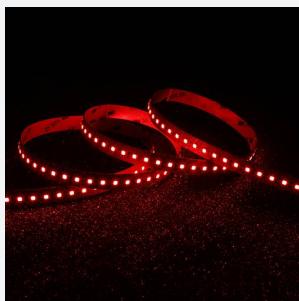

P-Cell PRO LED Strip

Application	Hospitality, Residential, Retail
Specification	Architectural

P-Cell 24V 20W IP20 RGBW 3000K 5m
Code: P/24/04/20/04/30/S01/01

- P-CELL Professional LED strip suitable for high end residential, hospitality, retail and commercial applications
- Elite level LED chip technology with >97 CRI and low SDCM produce the best quality white light
- An extensive range of colour temperature options, IP ratings and power outputs offer the ultimate package of flexibility and versatility, suited for all high end applications
- Large strip pack sizes and multiple connector packs offers great time saving and ease when working on a large scale project
- Super high efficacy ensures peak performance, whilst also remaining economical and energy saving, helping to reduce overall energy consumption for all large scale installations
- High LED density (240 LEDs per metre) provides a uniform output reducing spotting and providing a more seamless output of light compared to traditional LED strips, coupled with a high CRI this ensures suitability for use within professional display and high end retail environments
- Fast fit plug and play connections available
- Joint and connection accessories sold separately
- 240

GENERAL INFORMATION	
Wattage	20W/m
Lumens Delivered	450lm/m
Lm/W	90lm/W
Beam Angle	120
CRI	90
CCT	3000K and RGB
Input	24V
Operating Temp	-20°C - 45°C
SDCM	3
Product Weight without Packaging	0.105 kg

TECHNICAL INFORMATION	
Light Source	LED
IP Rating	IP20
Class Protection	3
Internal / External	Internal
Surface / Recessed / Suspended	Ceiling, Recessed, Wall
Lumen Depreciation	L70 50,000h
Warranty (Years)	5
CE Mark	Yes
Height	1.6 mm
LED Strip LEDs Per Metre	240