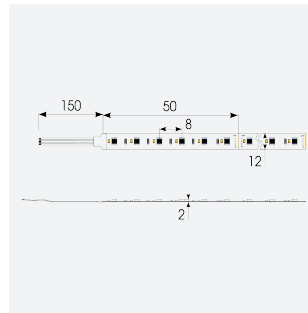

P-Cell PRO LED Strip

P-Cell 24V 20W IP20 RGBW 3000K 5m
Code: P/24/04/20/04/30/S01/01

Category	LED Strip
Application	Hospitality, Residential, Retail
Specification	Architectural

PRODUCT FEATURES

- P-CELL Professional LED strip suitable for high end residential, hospitality, retail and commercial applications
- Elite level LED chip technology with >97 CRI and low SDCM produce the best quality white light
- An extensive range of colour temperature options, IP ratings and power outputs offer the ultimate package of flexibility and versatility, suited for all high end applications
- Large strip pack sizes and multiple connector packs offers great time saving and ease when working on a large scale project
- Super high efficacy ensures peak performance, whilst also remaining economical and energy saving, helping to reduce overall energy consumption for all large scale installations
- High LED density (240 LEDs per metre) provides a uniform output reducing spotting and providing a more seamless output of light compared to traditional LED strips, coupled with a high CRI this ensures suitability for use within professional display and high end retail environments
- Fast fit plug and play connections available
- Joint and connection accessories sold separately
- 240

GENERAL INFORMATION	
Wattage	20W/m
Lumens Delivered	450lm/m
Lm/W	90lm/W
Beam Angle	120
CRI	90
CCT	3000K and RGB
Input	24V
Operating Temp	-20°C - 45°C
SDCM	3
Product Weight without Packaging	0.105 kg

TECHNICAL INFORMATION	
Light Source	LED
IP Rating	IP20
Class Protection	3
Internal / External	Internal
Surface / Recessed / Suspended	Ceiling, Recessed, Wall
Lumen Depreciation	L70 50,000h
Warranty (Years)	5
CE Mark	Yes
Height	1.6 mm
LED Strip LEDs Per Metre	240