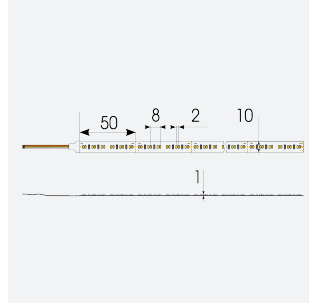

# P-Cell PRO LED Strip

<b>Application</b>	Hospitality, Residential, Retail
<b>Specification</b>	Architectural

P-Cell 24V 14.4W IP20 White 6500K 50m  
**Code: P/24/04/20/01/65/S05/01**

## PRODUCT FEATURES

- P-CELL Professional LED strip suitable for high end residential, hospitality, retail and commercial applications
- Elite level LED chip technology with >97 CRI and low SDCM produce the best quality white light
- An extensive range of colour temperature options, IP ratings and power outputs offer the ultimate package of flexibility and versatility, suited for all high end applications
- Large strip pack sizes and multiple connector packs offers great time saving and ease when working on a large scale project
- Super high efficacy ensures peak performance, whilst also remaining economical and energy saving, helping to reduce overall energy consumption for all large scale installations
- High LED density (240 LEDs per metre) provides a uniform output reducing spotting and providing a more seamless output of light compared to traditional LED strips, coupled with a high CRI this ensures suitability for use within professional display and high end retail environments
- Fast fit plug and play connections available
- Joint and connection accessories sold separately
- 240

GENERAL INFORMATION	
Wattage	14.4W/m
Lumens Delivered	1730lm/m
Lm/W	120lm/W
Beam Angle	120
CRI	97
CCT	6500K
Input	24V
Operating Temp	-20°C - 45°C
SDCM	3
Product Weight without Packaging	0.7 kg

TECHNICAL INFORMATION	
Light Source	LED
IP Rating	IP20
Class Protection	3
Internal / External	Internal
Surface / Recessed / Suspended	Ceiling, Recessed, Wall
Lumen Depreciation	L70 50,000h
Warranty (Years)	5
CE Mark	Yes
Height	2 mm
LED Strip LEDs Per Metre	240