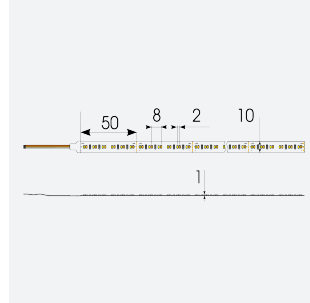

# P-Cell PRO LED Strip

Application	Hospitality, Residential, Retail
Specification	Architectural

P-Cell 24V 14.4W IP20 White 6500K 50m  
**Code: P/24/04/20/01/65/S05/01**

## PRODUCT FEATURES

- P-CELL Professional LED strip suitable for high end residential, hospitality, retail and commercial applications
- Elite level LED chip technology with >97 CRI and low SDCM produce the best quality white light
- An extensive range of colour temperature options, IP ratings and power outputs offer the ultimate package of flexibility and versatility, suited for all high end applications
- Large strip pack sizes and multiple connector packs offers great time saving and ease when working on a large scale project
- Super high efficacy ensures peak performance, whilst also remaining economical and energy saving, helping to reduce overall energy consumption for all large scale installations
- High LED density (240 LEDs per metre) provides a uniform output reducing spotting and providing a more seamless output of light compared to traditional LED strips, coupled with a high CRI this ensures suitability for use within professional display and high end retail environments
- Fast fit plug and play connections available
- Joint and connection accessories sold separately
- 240

### GENERAL INFORMATION

Wattage	14.4W/m
Lumens Delivered	1730lm/m
Lm/W	120lm/W
Beam Angle	120
CRI	97
CCT	6500K
Input	24V
Operating Temp	-20°C - 45°C
SDCM	3
Product Weight without Packaging	0.7 kg

### TECHNICAL INFORMATION

Light Source	LED
IP Rating	IP20
Class Protection	3
Internal / External	Internal
Surface / Recessed / Suspended	Ceiling, Recessed, Wall
Lumen Depreciation	L70 50,000h
Warranty (Years)	5
CE Mark	Yes
Height	1.5 mm
LED Strip LEDs Per Metre	240