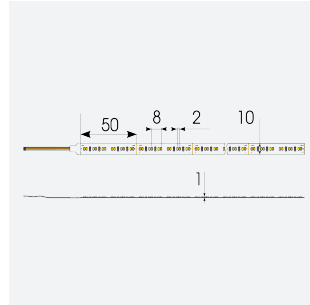

# P-Cell PRO LED Strip

P-Cell 24V 14.4W IP20 White 6500K 50m  
**Code: P/24/04/20/01/65/S05/01**

Category	LED Strip
Application	Hospitality, Residential, Retail
Specification	Architectural

## PRODUCT FEATURES

- P-CELL Professional LED strip suitable for high end residential, hospitality, retail and commercial applications
- Elite level LED chip technology with >97 CRI and low SDCM produce the best quality white light
- An extensive range of colour temperature options, IP ratings and power outputs offer the ultimate package of flexibility and versatility, suited for all high end applications
- Large strip pack sizes and multiple connector packs offers great time saving and ease when working on a large scale project
- Super high efficacy ensures peak performance, whilst also remaining economical and energy saving, helping to reduce overall energy consumption for all large scale installations
- High LED density (240 LEDs per metre) provides a uniform output reducing spotting and providing a more seamless output of light compared to traditional LED strips, coupled with a high CRI this ensures suitability for use within professional display and high end retail environments
- Fast fit plug and play connections available
- Joint and connection accessories sold separately
- 240

GENERAL INFORMATION	
Wattage	14.4W/m
Lumens Delivered	1730lm/m
Lm/W	120lm/W
Beam Angle	120
CRI	97
CCT	6500K
Input	24V
Operating Temp	-20°C - 45°C
SDCM	3
Product Weight without Packaging	0.7 kg

TECHNICAL INFORMATION	
Light Source	LED
IP Rating	IP20
Class Protection	3
Internal / External	Internal
Surface / Recessed / Suspended	Ceiling, Recessed, Wall
Lumen Depreciation	L70 50,000h
Warranty (Years)	5
CE Mark	Yes
Height	1.5 mm
LED Strip LEDs Per Metre	240