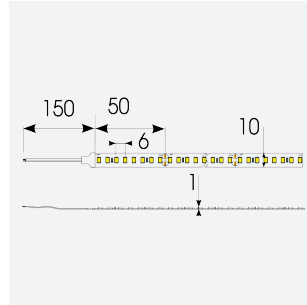

P-Cell PRO LED Strip

Application	Hospitality, Residential, Retail
Specification	Architectural

P-Cell 24V 14.4W IP20 White 6500K 5m
Code: P/24/04/20/01/65/S01/01

PRODUCT FEATURES

- P-CELL Professional LED strip suitable for high end residential, hospitality, retail and commercial applications
- Elite level LED chip technology with >97 CRI and low SDCM produce the best quality white light
- An extensive range of colour temperature options, IP ratings and power outputs offer the ultimate package of flexibility and versatility, suited for all high end applications
- Large strip pack sizes and multiple connector packs offers great time saving and ease when working on a large scale project
- Super high efficacy ensures peak performance, whilst also remaining economical and energy saving, helping to reduce overall energy consumption for all large scale installations
- High LED density (240 LEDs per metre) provides a uniform output reducing spotting and providing a more seamless output of light compared to traditional LED strips, coupled with a high CRI this ensures suitability for use within professional display and high end retail environments
- Fast fit plug and play connections available
- Joint and connection accessories sold separately
- 240

GENERAL INFORMATION

Wattage	14.4W/m
Lumens Delivered	1730lm/m
Lm/W	120lm/W
Beam Angle	120
CRI	97
CCT	6500K
Input	24V
Operating Temp	-20°C - 45°C
SDCM	3
Product Weight without Packaging	0.07 kg

TECHNICAL INFORMATION

Light Source	LED
IP Rating	IP20
Class Protection	3
Internal / External	Internal
Surface / Recessed / Suspended	Ceiling, Recessed, Wall
Lumen Depreciation	L70 50,000h
Warranty (Years)	5
CE Mark	Yes
Height	2 mm
LED Strip LEDs Per Metre	240