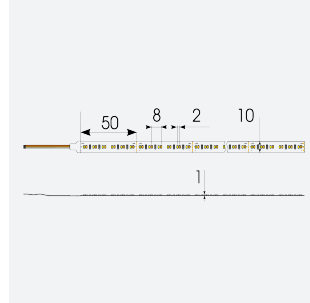

P-Cell PRO LED Strip

P-Cell 24V 14.4W IP20 White 3000K 50m
Code: P/24/04/20/01/30/S05/01

Category	LED Strip
Application	Hospitality, Residential, Retail
Specification	Architectural

PRODUCT FEATURES

- P-CELL Professional LED strip suitable for high end residential, hospitality, retail and commercial applications
- Elite level LED chip technology with >97 CRI and low SDCM produce the best quality white light
- An extensive range of colour temperature options, IP ratings and power outputs offer the ultimate package of flexibility and versatility, suited for all high end applications
- Large strip pack sizes and multiple connector packs offers great time saving and ease when working on a large scale project
- Super high efficacy ensures peak performance, whilst also remaining economical and energy saving, helping to reduce overall energy consumption for all large scale installations
- High LED density (240 LEDs per metre) provides a uniform output reducing spotting and providing a more seamless output of light compared to traditional LED strips, coupled with a high CRI this ensures suitability for use within professional display and high end retail environments
- Fast fit plug and play connections available
- Joint and connection accessories sold separately
- 240

GENERAL INFORMATION	
Wattage	14.4W/m
Lumens Delivered	1555lm/m
Lm/W	108lm/W
Beam Angle	120
CRI	97
CCT	3000K
Input	24V
Operating Temp	-20°C - 45°C
SDCM	3
Product Weight without Packaging	0.7 kg

TECHNICAL INFORMATION	
Light Source	LED
IP Rating	IP20
Class Protection	3
Internal / External	Internal
Surface / Recessed / Suspended	Ceiling, Recessed, Wall
Lumen Depreciation	L70 50,000h
Warranty (Years)	5
CE Mark	Yes
Height	1.5 mm
LED Strip LEDs Per Metre	240