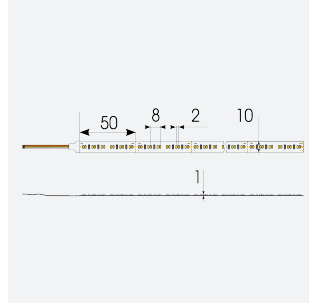

# P-Cell PRO LED Strip

<b>Application</b>	Hospitality, Residential, Retail
<b>Specification</b>	Architectural

P-Cell 24V 14.4W IP20 White 3000K 10m  
**Code: P/24/04/20/01/30/S02/01**

## PRODUCT FEATURES

- P-CELL Professional LED strip suitable for high end residential, hospitality, retail and commercial applications
- Elite level LED chip technology with >97 CRI and low SDCM produce the best quality white light
- An extensive range of colour temperature options, IP ratings and power outputs offer the ultimate package of flexibility and versatility, suited for all high end applications
- Large strip pack sizes and multiple connector packs offers great time saving and ease when working on a large scale project
- Super high efficacy ensures peak performance, whilst also remaining economical and energy saving, helping to reduce overall energy consumption for all large scale installations
- High LED density (240 LEDs per metre) provides a uniform output reducing spotting and providing a more seamless output of light compared to traditional LED strips, coupled with a high CRI this ensures suitability for use within professional display and high end retail environments
- Fast fit plug and play connections available
- Joint and connection accessories sold separately
- 240

### GENERAL INFORMATION

Wattage	14.4W/m
Lumens Delivered	1555lm/m
Lm/W	108lm/W
Beam Angle	120
CRI	97
CCT	3000K
Input	24V
Operating Temp	-20°C - 45°C
SDCM	3
Product Weight without Packaging	0.14 kg

### TECHNICAL INFORMATION

Light Source	LED
IP Rating	IP20
Class Protection	3
Internal / External	Internal
Surface / Recessed / Suspended	Ceiling, Recessed, Wall
Lumen Depreciation	L70 50,000h
Warranty (Years)	5
CE Mark	Yes
Height	2 mm
LED Strip LEDs Per Metre	240