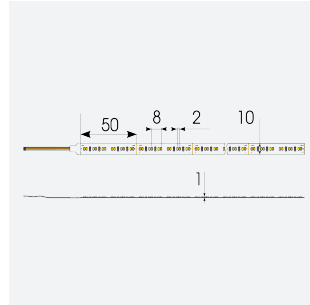

P-Cell PRO LED Strip

P-Cell 24V 14.4W IP20 White 3000K 5m
Code: P/24/04/20/01/30/S01/01

Category	LED Strip
Application	Hospitality, Residential, Retail
Specification	Architectural

PRODUCT FEATURES

- P-CELL Professional LED strip suitable for high end residential, hospitality, retail and commercial applications
- Elite level LED chip technology with >97 CRI and low SDCM produce the best quality white light
- An extensive range of colour temperature options, IP ratings and power outputs offer the ultimate package of flexibility and versatility, suited for all high end applications
- Large strip pack sizes and multiple connector packs offers great time saving and ease when working on a large scale project
- Super high efficacy ensures peak performance, whilst also remaining economical and energy saving, helping to reduce overall energy consumption for all large scale installations
- High LED density (240 LEDs per metre) provides a uniform output reducing spotting and providing a more seamless output of light compared to traditional LED strips, coupled with a high CRI this ensures suitability for use within professional display and high end retail environments
- Fast fit plug and play connections available
- Joint and connection accessories sold separately
- 240

GENERAL INFORMATION	
Wattage	14.4W/m
Lumens Delivered	1555lm/m
Lm/W	108lm/W
Beam Angle	120
CRI	97
CCT	3000K
Input	24V
Operating Temp	-20°C - 45°C
SDCM	3
Product Weight without Packaging	0.07 kg

TECHNICAL INFORMATION	
Light Source	LED
IP Rating	IP20
Class Protection	3
Internal / External	Internal
Surface / Recessed / Suspended	Ceiling, Recessed, Wall
Lumen Depreciation	L70 50,000h
Warranty (Years)	5
CE Mark	Yes
Height	1.5 mm
LED Strip LEDs Per Metre	240