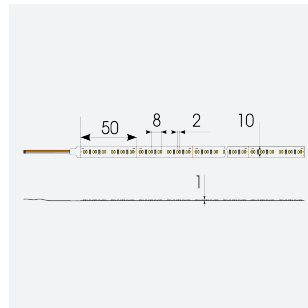

## PRODUCT FEATURES

- P-CELL Professional LED strip suitable for high end residential, hospitality, retail and commercial applications
- Elite level LED chip technology with >97 CRI and low SDCM produce the best quality white light
- An extensive range of colour temperature options, IP ratings and power outputs offer the ultimate package of flexibility and versatility, suited for all high end applications
- Large strip pack sizes and multiple connector packs offers great time saving and ease when working on a large scale project
- Super high efficacy ensures peak performance, whilst also remaining economical and energy saving, helping to reduce overall energy consumption for all large scale installations
- High LED density (240 LEDs per metre) provides a uniform output reducing spotting and providing a more seamless output of light compared to traditional LED strips, coupled with a high CRI this ensures suitability for use within professional display and high end retail environments
- Fast fit plug and play connections available
- Joint and connection accessories sold separately
- 240

### GENERAL INFORMATION

Wattage	14.4W/m
Lumens Delivered	1468lm/m
Lm/W	102lm/W
Beam Angle	120
CRI	97
CCT	2700K
Input	24V
Operating Temp	-20°C - 45°C
SDCM	3
Product Weight without Packaging	0.7 kg