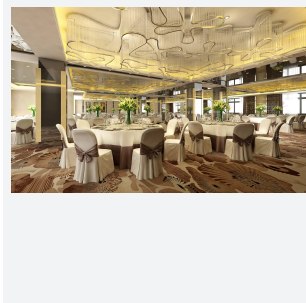

## PRODUCT FEATURES

- P-CELL Professional LED strip suitable for high end residential, hospitality, retail and commercial applications
- Elite level LED chip technology with >97 CRI and low SDCM produce the best quality white light
- An extensive range of colour temperature options, IP ratings and power outputs offer the ultimate package of flexibility and versatility, suited for all high end applications
- Large strip pack sizes and multiple connector packs offers great time saving and ease when working on a large scale project
- Super high efficacy ensures peak performance, whilst also remaining economical and energy saving, helping to reduce overall energy consumption for all large scale installations
- High LED density (240 LEDs per metre) provides a uniform output reducing spotting and providing a more seamless output of light compared to traditional LED strips, coupled with a high CRI this ensures suitability for use within professional display and high end retail environments
- Fast fit plug and play connections available
- Joint and connection accessories sold separately
- 240