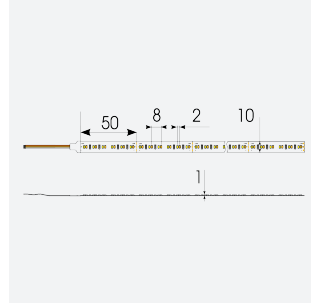

P-Cell PRO LED Strip

P-Cell 24V 14.4W IP20 White 2200K 50m
Code: P/24/04/20/01/22/S05/01

Category	LED Strip
Application	Hospitality, Residential, Retail
Specification	Architectural

PRODUCT FEATURES

- P-CELL Professional LED strip suitable for high end residential, hospitality, retail and commercial applications
- Elite level LED chip technology with >97 CRI and low SDCM produce the best quality white light
- An extensive range of colour temperature options, IP ratings and power outputs offer the ultimate package of flexibility and versatility, suited for all high end applications
- Large strip pack sizes and multiple connector packs offers great time saving and ease when working on a large scale project
- Super high efficacy ensures peak performance, whilst also remaining economical and energy saving, helping to reduce overall energy consumption for all large scale installations
- High LED density (240 LEDs per metre) provides a uniform output reducing spotting and providing a more seamless output of light compared to traditional LED strips, coupled with a high CRI this ensures suitability for use within professional display and high end retail environments
- Fast fit plug and play connections available
- Joint and connection accessories sold separately
- 240

GENERAL INFORMATION	
Wattage	14.4W/m
Lumens Delivered	1370lm/m
Lm/W	95lm/W
Beam Angle	120
CRI	97
CCT	2200K
Input	24V
Operating Temp	-20°C - 45°C
SDCM	3
Product Weight without Packaging	0.7 kg

TECHNICAL INFORMATION	
Light Source	LED
IP Rating	IP20
Class Protection	3
Internal / External	Internal
Surface / Recessed / Suspended	Ceiling, Recessed, Wall
Lumen Depreciation	L70 50,000h
Warranty (Years)	5
CE Mark	Yes
Height	1.5 mm
LED Strip LEDs Per Metre	240