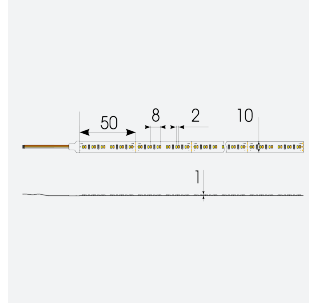

# P-Cell PRO LED Strip

<b>Application</b>	Hospitality, Residential, Retail
<b>Specification</b>	Architectural

P-Cell 24V 14.4W IP20 White 2200K 50m  
**Code: P/24/04/20/01/22/S05/01**

## PRODUCT FEATURES

- P-CELL Professional LED strip suitable for high end residential, hospitality, retail and commercial applications
- Elite level LED chip technology with >97 CRI and low SDCM produce the best quality white light
- An extensive range of colour temperature options, IP ratings and power outputs offer the ultimate package of flexibility and versatility, suited for all high end applications
- Large strip pack sizes and multiple connector packs offers great time saving and ease when working on a large scale project
- Super high efficacy ensures peak performance, whilst also remaining economical and energy saving, helping to reduce overall energy consumption for all large scale installations
- High LED density (240 LEDs per metre) provides a uniform output reducing spotting and providing a more seamless output of light compared to traditional LED strips, coupled with a high CRI this ensures suitability for use within professional display and high end retail environments
- Fast fit plug and play connections available
- Joint and connection accessories sold separately
- 240

### GENERAL INFORMATION

Wattage	14.4W/m
Lumens Delivered	1370lm/m
Lm/W	95lm/W
Beam Angle	120
CRI	97
CCT	2200K
Input	24V
Operating Temp	-20°C - 45°C
SDCM	3
Product Weight without Packaging	0.7 kg

### TECHNICAL INFORMATION

Light Source	LED
IP Rating	IP20
Class Protection	3
Internal / External	Internal
Surface / Recessed / Suspended	Ceiling, Recessed, Wall
Lumen Depreciation	L70 50,000h
Warranty (Years)	5
CE Mark	Yes
Height	2 mm
LED Strip LEDs Per Metre	240