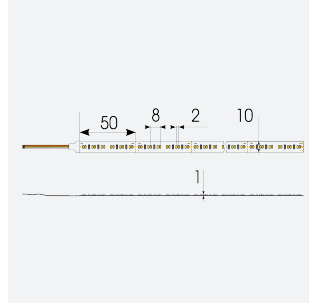

P-Cell PRO LED Strip

| | |
|----------------------|----------------------------------|
| Application | Hospitality, Residential, Retail |
| Specification | Architectural |

P-Cell 24V 14.4W IP20 White 2200K 10m
Code: P/24/04/20/01/22/S02/01

PRODUCT FEATURES

- P-CELL Professional LED strip suitable for high end residential, hospitality, retail and commercial applications
- Elite level LED chip technology with >97 CRI and low SDCM produce the best quality white light
- An extensive range of colour temperature options, IP ratings and power outputs offer the ultimate package of flexibility and versatility, suited for all high end applications
- Large strip pack sizes and multiple connector packs offers great time saving and ease when working on a large scale project
- Super high efficacy ensures peak performance, whilst also remaining economical and energy saving, helping to reduce overall energy consumption for all large scale installations
- High LED density (240 LEDs per metre) provides a uniform output reducing spotting and providing a more seamless output of light compared to traditional LED strips, coupled with a high CRI this ensures suitability for use within professional display and high end retail environments
- Fast fit plug and play connections available
- Joint and connection accessories sold separately
- 240

GENERAL INFORMATION

| | |
|----------------------------------|--------------|
| Wattage | 14.4W/m |
| Lumens Delivered | 1370lm/m |
| Lm/W | 95lm/W |
| Beam Angle | 120 |
| CRI | 97 |
| CCT | 2200K |
| Input | 24V |
| Operating Temp | -20°C - 45°C |
| SDCM | 3 |
| Product Weight without Packaging | 0.14 kg |