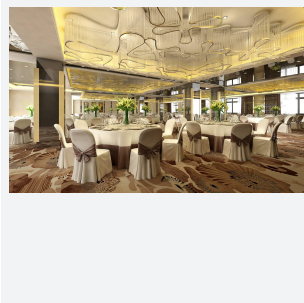

PRODUCT FEATURES

- P-CELL Professional LED strip suitable for high end residential, hospitality, retail and commercial applications
- Elite level LED chip technology with >97 CRI and low SDCM produce the best quality white light
- An extensive range of colour temperature options, IP ratings and power outputs offer the ultimate package of flexibility and versatility, suited for all high end applications
- Large strip pack sizes and multiple connector packs offers great time saving and ease when working on a large scale project
- Super high efficacy ensures peak performance, whilst also remaining economical and energy saving, helping to reduce overall energy consumption for all large scale installations
- High LED density (240 LEDs per metre) provides a uniform output reducing spotting and providing a more seamless output of light compared to traditional LED strips, coupled with a high CRI this ensures suitability for use within professional display and high end retail environments
- Fast fit plug and play connections available
- Joint and connection accessories sold separately
- 240