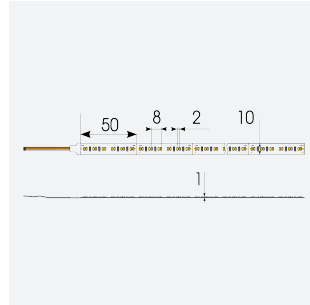

P-Cell PRO LED Strip

Application	Hospitality, Residential, Retail
Specification	Architectural

P-Cell 24V 14.4W IP20 White 2200K 5m
Code: P/24/04/20/01/22/S01/01

- P-CELL Professional LED strip suitable for high end residential, hospitality, retail and commercial applications
- Elite level LED chip technology with >97 CRI and low SDCM produce the best quality white light
- An extensive range of colour temperature options, IP ratings and power outputs offer the ultimate package of flexibility and versatility, suited for all high end applications
- Large strip pack sizes and multiple connector packs offers great time saving and ease when working on a large scale project
- Super high efficacy ensures peak performance, whilst also remaining economical and energy saving, helping to reduce overall energy consumption for all large scale installations
- High LED density (240 LEDs per metre) provides a uniform output reducing spotting and providing a more seamless output of light compared to traditional LED strips, coupled with a high CRI this ensures suitability for use within professional display and high end retail environments
- Fast fit plug and play connections available
- Joint and connection accessories sold separately
- 240

GENERAL INFORMATION	
Wattage	14.4W/m
Lumens Delivered	1370lm/m
Lm/W	95lm/W
Beam Angle	120
CRI	97
CCT	2200K
Input	24V
Operating Temp	-20°C - 45°C
SDCM	3
Product Weight without Packaging	0.07 kg

TECHNICAL INFORMATION	
Light Source	LED
IP Rating	IP20
Class Protection	3
Internal / External	Internal
Surface / Recessed / Suspended	Ceiling, Recessed, Wall
Lumen Depreciation	L70 50,000h
Warranty (Years)	5
CE Mark	Yes
Height	1.5 mm
LED Strip LEDs Per Metre	240