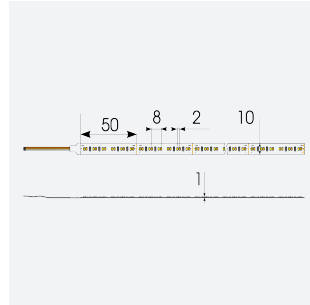

# P-Cell PRO LED Strip

P-Cell 24V 14.4W IP20 White 2200K 5m  
**Code: P/24/04/20/01/22/S01/01**

Category	LED Strip
Application	Hospitality, Residential, Retail
Specification	Architectural

## PRODUCT FEATURES

- P-CELL Professional LED strip suitable for high end residential, hospitality, retail and commercial applications
- Elite level LED chip technology with >97 CRI and low SDCM produce the best quality white light
- An extensive range of colour temperature options, IP ratings and power outputs offer the ultimate package of flexibility and versatility, suited for all high end applications
- Large strip pack sizes and multiple connector packs offers great time saving and ease when working on a large scale project
- Super high efficacy ensures peak performance, whilst also remaining economical and energy saving, helping to reduce overall energy consumption for all large scale installations
- High LED density (240 LEDs per metre) provides a uniform output reducing spotting and providing a more seamless output of light compared to traditional LED strips, coupled with a high CRI this ensures suitability for use within professional display and high end retail environments
- Fast fit plug and play connections available
- Joint and connection accessories sold separately
- 240

GENERAL INFORMATION	
Wattage	14.4W/m
Lumens Delivered	1370lm/m
Lm/W	95lm/W
Beam Angle	120
CRI	97
CCT	2200K
Input	24V
Operating Temp	-20°C - 45°C
SDCM	3
Product Weight without Packaging	0.07 kg

TECHNICAL INFORMATION	
Light Source	LED
IP Rating	IP20
Class Protection	3
Internal / External	Internal
Surface / Recessed / Suspended	Ceiling, Recessed, Wall
Lumen Depreciation	L70 50,000h
Warranty (Years)	5
CE Mark	Yes
Height	1.5 mm
LED Strip LEDs Per Metre	240