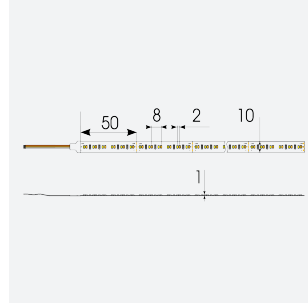

PRODUCT FEATURES

- P-CELL Professional LED strip suitable for high end residential, hospitality, retail and commercial applications
- Elite level LED chip technology with >97 CRI and low SDCM produce the best quality white light
- An extensive range of colour temperature options, IP ratings and power outputs offer the ultimate package of flexibility and versatility, suited for all high end applications
- Large strip pack sizes and multiple connector packs offers great time saving and ease when working on a large scale project
- Super high efficacy ensures peak performance, whilst also remaining economical and energy saving, helping to reduce overall energy consumption for all large scale installations
- High LED density (240 LEDs per metre) provides a uniform output reducing spotting and providing a more seamless output of light compared to traditional LED strips, coupled with a high CRI this ensures suitability for use within professional display and high end retail environments
- Fast fit plug and play connections available
- Joint and connection accessories sold separately
- 240

GENERAL INFORMATION

| | |
|----------------------------------|--------------|
| Wattage | 14.4W/m |
| Lumens Delivered | 1370lm/m |
| Lm/W | 95lm/W |
| Beam Angle | 120 |
| CRI | 97 |
| CCT | 2200K |
| Input | 24V |
| Operating Temp | -20°C - 45°C |
| SDCM | 3 |
| Product Weight without Packaging | 0.07 kg |

TECHNICAL INFORMATION

| | |
|--------------------------------|-------------------------|
| Light Source | LED |
| IP Rating | IP20 |
| Class Protection | 3 |
| Internal / External | Internal |
| Surface / Recessed / Suspended | Ceiling, Recessed, Wall |
| Lumen Depreciation | L70 50,000h |
| Warranty (Years) | 5 |
| CE Mark | Yes |
| Height | 2 mm |
| LED Strip LEDs Per Metre | 240 |