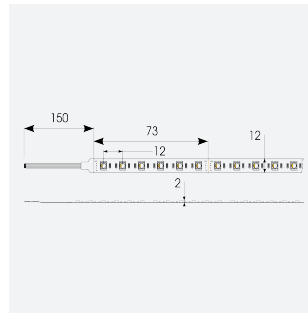

# P-Cell PRO LED Strip

<b>Application</b>	Hospitality, Residential, Retail
<b>Specification</b>	Architectural

P-Cell 24V 18W IP67 RGBW 6500K 10m  
**Code:** P/24/03/67/04/65/S02/01

## PRODUCT FEATURES

- P-CELL Professional LED strip suitable for high end residential, hospitality, retail and commercial applications
- Elite level LED chip technology with >97 CRI and low SDCM produce the best quality white light
- An extensive range of colour temperature options, IP ratings and power outputs offer the ultimate package of flexibility and versatility, suited for all high end applications
- Large strip pack sizes and multiple connector packs offers great time saving and ease when working on a large scale project
- Super high efficacy ensures peak performance, whilst also remaining economical and energy saving, helping to reduce overall energy consumption for all large scale installations
- High LED density (240 LEDs per metre) provides a uniform output reducing spotting and providing a more seamless output of light compared to traditional LED strips, coupled with a high CRI this ensures suitability for use within professional display and high end retail environments
- Fast fit plug and play connections available
- Joint and connection accessories sold separately
- 84

GENERAL INFORMATION	
Wattage	18W/m
Lumens Delivered	330lm/m
Lm/W	82lm/W
Beam Angle	120
CRI	90
CCT	6500K and RGB
Input	24V
Operating Temp	-20°C - 45°C
SDCM	5
Product Weight without Packaging	0.61 kg

TECHNICAL INFORMATION	
Light Source	LED
IP Rating	IP67
Class Protection	3
Internal / External	Internal / External
Surface / Recessed / Suspended	Ceiling, Recessed, Wall
Lumen Depreciation	L70 50,000h
Warranty (Years)	5
CE Mark	Yes
Height	4.5 mm
LED Strip LEDs Per Metre	84