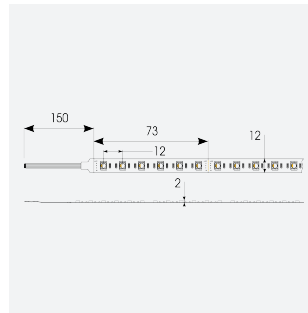

P-Cell PRO LED Strip

| | |
|----------------------|----------------------------------|
| Application | Hospitality, Residential, Retail |
| Specification | Architectural |

P-Cell 24V 18W IP67 RGBW 4000K 10m
Code: P/24/03/67/04/40/S02/01

PRODUCT FEATURES

- P-CELL Professional LED strip suitable for high end residential, hospitality, retail and commercial applications
- Elite level LED chip technology with >97 CRI and low SDCM produce the best quality white light
- An extensive range of colour temperature options, IP ratings and power outputs offer the ultimate package of flexibility and versatility, suited for all high end applications
- Large strip pack sizes and multiple connector packs offers great time saving and ease when working on a large scale project
- Super high efficacy ensures peak performance, whilst also remaining economical and energy saving, helping to reduce overall energy consumption for all large scale installations
- High LED density (240 LEDs per metre) provides a uniform output reducing spotting and providing a more seamless output of light compared to traditional LED strips, coupled with a high CRI this ensures suitability for use within professional display and high end retail environments
- Fast fit plug and play connections available
- Joint and connection accessories sold separately
- 84

| GENERAL INFORMATION | |
|----------------------------------|---------------|
| Wattage | 18W/m |
| Lumens Delivered | 330lm/m |
| Lm/W | 82lm/W |
| Beam Angle | 120 |
| CRI | 90 |
| CCT | 4000K and RGB |
| Input | 24V |
| Operating Temp | -20°C - 45°C |
| SDCM | 5 |
| Product Weight without Packaging | 0.61 kg |