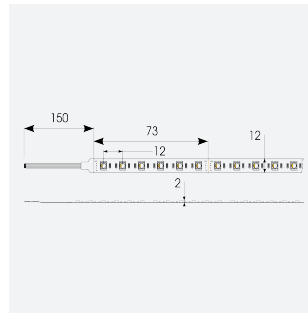

P-Cell PRO LED Strip

Application	Hospitality, Residential, Retail
Specification	Architectural

P-Cell 24V 18W IP67 RGBW 3000K 50m
Code: P/24/03/67/04/30/S05/01

PRODUCT FEATURES

- P-CELL Professional LED strip suitable for high end residential, hospitality, retail and commercial applications
- Elite level LED chip technology with >97 CRI and low SDCM produce the best quality white light
- An extensive range of colour temperature options, IP ratings and power outputs offer the ultimate package of flexibility and versatility, suited for all high end applications
- Large strip pack sizes and multiple connector packs offers great time saving and ease when working on a large scale project
- Super high efficacy ensures peak performance, whilst also remaining economical and energy saving, helping to reduce overall energy consumption for all large scale installations
- High LED density (240 LEDs per metre) provides a uniform output reducing spotting and providing a more seamless output of light compared to traditional LED strips, coupled with a high CRI this ensures suitability for use within professional display and high end retail environments
- Fast fit plug and play connections available
- Joint and connection accessories sold separately
- 84

GENERAL INFORMATION	
Wattage	18W/m
Lumens Delivered	300lm/m
Lm/W	77lm/W
Beam Angle	120
CRI	90
CCT	3000K and RGB
Input	24V
Operating Temp	-20°C - 45°C
SDCM	5
Product Weight without Packaging	3.05 kg

TECHNICAL INFORMATION	
Light Source	LED
IP Rating	IP67
Class Protection	3
Internal / External	Internal / External
Surface / Recessed / Suspended	Ceiling, Recessed, Wall
Lumen Depreciation	L70 50,000h
Warranty (Years)	5
CE Mark	Yes
Height	4.5 mm
LED Strip LEDs Per Metre	84