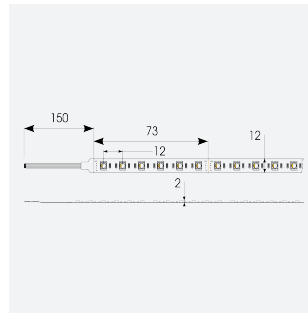

P-Cell PRO LED Strip

Application	Hospitality, Residential, Retail
Specification	Architectural

P-Cell 24V 18W IP67 RGBW 3000K 50m
Code: P/24/03/67/04/30/S05/01

PRODUCT FEATURES

- P-CELL Professional LED strip suitable for high end residential, hospitality, retail and commercial applications
- Elite level LED chip technology with >97 CRI and low SDCM produce the best quality white light
- An extensive range of colour temperature options, IP ratings and power outputs offer the ultimate package of flexibility and versatility, suited for all high end applications
- Large strip pack sizes and multiple connector packs offers great time saving and ease when working on a large scale project
- Super high efficacy ensures peak performance, whilst also remaining economical and energy saving, helping to reduce overall energy consumption for all large scale installations
- High LED density (240 LEDs per metre) provides a uniform output reducing spotting and providing a more seamless output of light compared to traditional LED strips, coupled with a high CRI this ensures suitability for use within professional display and high end retail environments
- Fast fit plug and play connections available
- Joint and connection accessories sold separately
- 84

GENERAL INFORMATION

Wattage	18W/m
Lumens Delivered	300lm/m
Lm/W	77lm/W
Beam Angle	120
CRI	90
CCT	3000K and RGB
Input	24V
Operating Temp	-20°C - 45°C
SDCM	5
Product Weight without Packaging	3.05 kg

TECHNICAL INFORMATION

Light Source	LED
IP Rating	IP67
Class Protection	3
Internal / External	Internal / External
Surface / Recessed / Suspended	Ceiling, Recessed, Wall
Lumen Depreciation	L70 50,000h
Warranty (Years)	5
CE Mark	Yes
Height	4 mm
LED Strip LEDs Per Metre	84