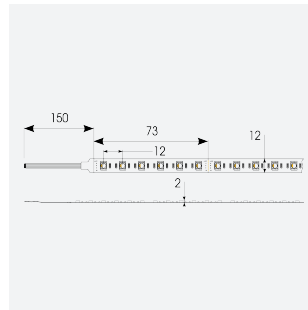

# P-Cell PRO LED Strip

P-Cell 24V 18W IP67 RGBW 3000K 50m  
**Code: P/24/03/67/04/30/S05/01**

Category	LED Strip
Application	Hospitality, Residential, Retail
Specification	Architectural

## PRODUCT FEATURES

- P-CELL Professional LED strip suitable for high end residential, hospitality, retail and commercial applications
- Elite level LED chip technology with >97 CRI and low SDCM produce the best quality white light
- An extensive range of colour temperature options, IP ratings and power outputs offer the ultimate package of flexibility and versatility, suited for all high end applications
- Large strip pack sizes and multiple connector packs offers great time saving and ease when working on a large scale project
- Super high efficacy ensures peak performance, whilst also remaining economical and energy saving, helping to reduce overall energy consumption for all large scale installations
- High LED density (240 LEDs per metre) provides a uniform output reducing spotting and providing a more seamless output of light compared to traditional LED strips, coupled with a high CRI this ensures suitability for use within professional display and high end retail environments
- Fast fit plug and play connections available
- Joint and connection accessories sold separately
- 84

GENERAL INFORMATION	
Wattage	18W/m
Lumens Delivered	300lm/m
Lm/W	77lm/W
Beam Angle	120
CRI	90
CCT	3000K and RGB
Input	24V
Operating Temp	-20°C - 45°C
SDCM	5
Product Weight without Packaging	3.05 kg

TECHNICAL INFORMATION	
Light Source	LED
IP Rating	IP67
Class Protection	3
Internal / External	Internal / External
Surface / Recessed / Suspended	Ceiling, Recessed, Wall
Lumen Depreciation	L70 50,000h
Warranty (Years)	5
CE Mark	Yes
Height	4.5 mm
LED Strip LEDs Per Metre	84