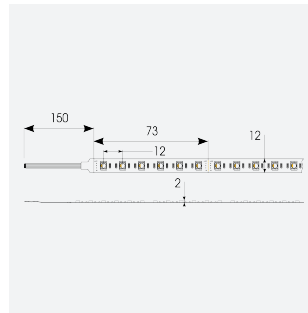

P-Cell PRO LED Strip

Application	Hospitality, Residential, Retail
Specification	Architectural

P-Cell 24V 18W IP67 RGBW 3000K 10m
Code: P/24/03/67/04/30/S02/01

PRODUCT FEATURES

- P-CELL Professional LED strip suitable for high end residential, hospitality, retail and commercial applications
- Elite level LED chip technology with >97 CRI and low SDCM produce the best quality white light
- An extensive range of colour temperature options, IP ratings and power outputs offer the ultimate package of flexibility and versatility, suited for all high end applications
- Large strip pack sizes and multiple connector packs offers great time saving and ease when working on a large scale project
- Super high efficacy ensures peak performance, whilst also remaining economical and energy saving, helping to reduce overall energy consumption for all large scale installations
- High LED density (240 LEDs per metre) provides a uniform output reducing spotting and providing a more seamless output of light compared to traditional LED strips, coupled with a high CRI this ensures suitability for use within professional display and high end retail environments
- Fast fit plug and play connections available
- Joint and connection accessories sold separately
- 84

GENERAL INFORMATION	
Wattage	18W/m
Lumens Delivered	300lm/m
Lm/W	77lm/W
Beam Angle	120
CRI	90
CCT	3000K and RGB
Input	24V
Operating Temp	-20°C - 45°C
SDCM	5
Product Weight without Packaging	0.61 kg

TECHNICAL INFORMATION	
Light Source	LED
IP Rating	IP67
Class Protection	3
Internal / External	Internal / External
Surface / Recessed / Suspended	Ceiling, Recessed, Wall
Lumen Depreciation	L70 50,000h
Warranty (Years)	5
CE Mark	Yes
Height	4 mm
LED Strip LEDs Per Metre	84