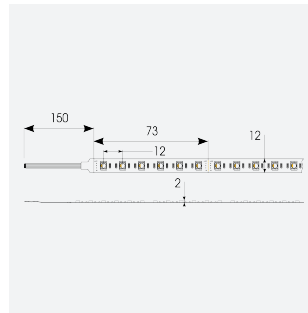

# P-Cell PRO LED Strip

<b>Application</b>	Hospitality, Residential, Retail
<b>Specification</b>	Architectural

P-Cell 24V 18W IP67 RGBW 3000K 10m  
**Code: P/24/03/67/04/30/S02/01**

## PRODUCT FEATURES

- P-CELL Professional LED strip suitable for high end residential, hospitality, retail and commercial applications
- Elite level LED chip technology with >97 CRI and low SDCM produce the best quality white light
- An extensive range of colour temperature options, IP ratings and power outputs offer the ultimate package of flexibility and versatility, suited for all high end applications
- Large strip pack sizes and multiple connector packs offers great time saving and ease when working on a large scale project
- Super high efficacy ensures peak performance, whilst also remaining economical and energy saving, helping to reduce overall energy consumption for all large scale installations
- High LED density (240 LEDs per metre) provides a uniform output reducing spotting and providing a more seamless output of light compared to traditional LED strips, coupled with a high CRI this ensures suitability for use within professional display and high end retail environments
- Fast fit plug and play connections available
- Joint and connection accessories sold separately
- 84

GENERAL INFORMATION	
Wattage	18W/m
Lumens Delivered	300lm/m
Lm/W	77lm/W
Beam Angle	120
CRI	90
CCT	3000K and RGB
Input	24V
Operating Temp	-20°C - 45°C
SDCM	5
Product Weight without Packaging	0.61 kg

TECHNICAL INFORMATION	
Light Source	LED
IP Rating	IP67
Class Protection	3
Internal / External	Internal / External
Surface / Recessed / Suspended	Ceiling, Recessed, Wall
Lumen Depreciation	L70 50,000h
Warranty (Years)	5
CE Mark	Yes
Height	4.5 mm
LED Strip LEDs Per Metre	84