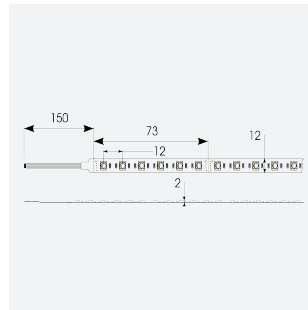

P-Cell PRO LED Strip

Application	Hospitality, Residential, Retail
Specification	Architectural

P-Cell 24V 18W IP67 RGBW 3000K 5m
Code: P/24/03/67/04/30/S01/01

PRODUCT FEATURES

- P-CELL Professional LED strip suitable for high end residential, hospitality, retail and commercial applications
- Elite level LED chip technology with >97 CRI and low SDCM produce the best quality white light
- An extensive range of colour temperature options, IP ratings and power outputs offer the ultimate package of flexibility and versatility, suited for all high end applications
- Large strip pack sizes and multiple connector packs offers great time saving and ease when working on a large scale project
- Super high efficacy ensures peak performance, whilst also remaining economical and energy saving, helping to reduce overall energy consumption for all large scale installations
- High LED density (240 LEDs per metre) provides a uniform output reducing spotting and providing a more seamless output of light compared to traditional LED strips, coupled with a high CRI this ensures suitability for use within professional display and high end retail environments
- Fast fit plug and play connections available
- Joint and connection accessories sold separately
- 84

GENERAL INFORMATION	
Wattage	18W/m
Lumens Delivered	300lm/m
Lm/W	77lm/W
Beam Angle	120
CRI	90
CCT	3000K and RGB
Input	24V
Operating Temp	-20°C - 45°C
SDCM	5
Product Weight without Packaging	0.305 kg

TECHNICAL INFORMATION	
Light Source	LED
IP Rating	IP67
Class Protection	3
Internal / External	Internal / External
Surface / Recessed / Suspended	Ceiling, Recessed, Wall
Lumen Depreciation	L70 50,000h
Warranty (Years)	5
CE Mark	Yes
Height	4 mm
LED Strip LEDs Per Metre	84