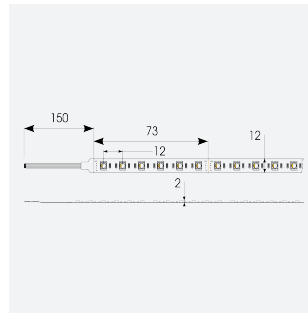

P-Cell PRO LED Strip

Application	Hospitality, Residential, Retail
Specification	Architectural

P-Cell 24V 18W IP67 RGBW 3000K 5m
Code: P/24/03/67/04/30/S01/01

PRODUCT FEATURES

- P-CELL Professional LED strip suitable for high end residential, hospitality, retail and commercial applications
- Elite level LED chip technology with >97 CRI and low SDCM produce the best quality white light
- An extensive range of colour temperature options, IP ratings and power outputs offer the ultimate package of flexibility and versatility, suited for all high end applications
- Large strip pack sizes and multiple connector packs offers great time saving and ease when working on a large scale project
- Super high efficacy ensures peak performance, whilst also remaining economical and energy saving, helping to reduce overall energy consumption for all large scale installations
- High LED density (240 LEDs per metre) provides a uniform output reducing spotting and providing a more seamless output of light compared to traditional LED strips, coupled with a high CRI this ensures suitability for use within professional display and high end retail environments
- Fast fit plug and play connections available
- Joint and connection accessories sold separately
- 84

GENERAL INFORMATION	
Wattage	18W/m
Lumens Delivered	300lm/m
Lm/W	77lm/W
Beam Angle	120
CRI	90
CCT	3000K and RGB
Input	24V
Operating Temp	-20°C - 45°C
SDCM	5
Product Weight without Packaging	0.305 kg

TECHNICAL INFORMATION	
Light Source	LED
IP Rating	IP67
Class Protection	3
Internal / External	Internal / External
Surface / Recessed / Suspended	Ceiling, Recessed, Wall
Lumen Depreciation	L70 50,000h
Warranty (Years)	5
CE Mark	Yes
Height	4.5 mm
LED Strip LEDs Per Metre	84