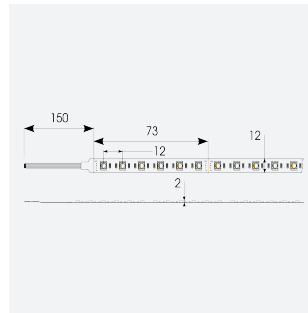

P-Cell PRO LED Strip

P-Cell 24V 18W IP67 RGBW 3000K 5m
Code: P/24/03/67/04/30/S01/01

| | |
|---------------|----------------------------------|
| Category | LED Strip |
| Application | Hospitality, Residential, Retail |
| Specification | Architectural |

PRODUCT FEATURES

- P-CELL Professional LED strip suitable for high end residential, hospitality, retail and commercial applications
- Elite level LED chip technology with >97 CRI and low SDCM produce the best quality white light
- An extensive range of colour temperature options, IP ratings and power outputs offer the ultimate package of flexibility and versatility, suited for all high end applications
- Large strip pack sizes and multiple connector packs offers great time saving and ease when working on a large scale project
- Super high efficacy ensures peak performance, whilst also remaining economical and energy saving, helping to reduce overall energy consumption for all large scale installations
- High LED density (240 LEDs per metre) provides a uniform output reducing spotting and providing a more seamless output of light compared to traditional LED strips, coupled with a high CRI this ensures suitability for use within professional display and high end retail environments
- Fast fit plug and play connections available
- Joint and connection accessories sold separately
- 84

| GENERAL INFORMATION | |
|----------------------------------|---------------|
| Wattage | 18W/m |
| Lumens Delivered | 300lm/m |
| Lm/W | 77lm/W |
| Beam Angle | 120 |
| CRI | 90 |
| CCT | 3000K and RGB |
| Input | 24V |
| Operating Temp | -20°C - 45°C |
| SDCM | 5 |
| Product Weight without Packaging | 0.305 kg |