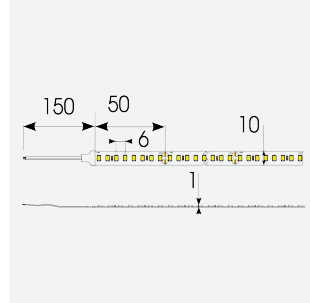

# P-Cell PRO LED Strip

Application	Hospitality, Residential, Retail
Specification	Architectural

P-Cell 24V 9.6W IP67 White 6500K 50m  
**Code: P/24/03/67/01/65/S05/01**

## PRODUCT FEATURES

- P-CELL Professional LED strip suitable for high end residential, hospitality, retail and commercial applications
- Elite level LED chip technology with >97 CRI and low SDCM produce the best quality white light
- An extensive range of colour temperature options, IP ratings and power outputs offer the ultimate package of flexibility and versatility, suited for all high end applications
- Large strip pack sizes and multiple connector packs offers great time saving and ease when working on a large scale project
- Super high efficacy ensures peak performance, whilst also remaining economical and energy saving, helping to reduce overall energy consumption for all large scale installations
- High LED density (240 LEDs per metre) provides a uniform output reducing spotting and providing a more seamless output of light compared to traditional LED strips, coupled with a high CRI this ensures suitability for use within professional display and high end retail environments
- Fast fit plug and play connections available
- Joint and connection accessories sold separately
- 160

### GENERAL INFORMATION

Wattage	9.6W/m
Lumens Delivered	1110lm/m
Lm/W	117lm/W
Beam Angle	120
CRI	97
CCT	6500K
Input	24V
Operating Temp	-20°C - 45°C
SDCM	3
Product Weight without Packaging	2.7 kg

### TECHNICAL INFORMATION

Light Source	LED
IP Rating	IP67
Class Protection	3
Internal / External	Internal / External
Surface / Recessed / Suspended	Ceiling, Recessed, Wall
Lumen Depreciation	L70 50,000h
Warranty (Years)	5
CE Mark	Yes
Height	4.5 mm
LED Strip LEDs Per Metre	160