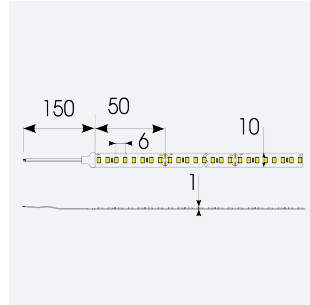

# P-Cell PRO LED Strip

P-Cell 24V 9.6W IP67 White 6500K 5m  
**Code: P/24/03/67/01/65/S01/01**

Category	LED Strip
Application	Hospitality, Residential, Retail
Specification	Architectural

## PRODUCT FEATURES

- P-CELL Professional LED strip suitable for high end residential, hospitality, retail and commercial applications
- Elite level LED chip technology with >97 CRI and low SDCM produce the best quality white light
- An extensive range of colour temperature options, IP ratings and power outputs offer the ultimate package of flexibility and versatility, suited for all high end applications
- Large strip pack sizes and multiple connector packs offers great time saving and ease when working on a large scale project
- Super high efficacy ensures peak performance, whilst also remaining economical and energy saving, helping to reduce overall energy consumption for all large scale installations
- High LED density (240 LEDs per metre) provides a uniform output reducing spotting and providing a more seamless output of light compared to traditional LED strips, coupled with a high CRI this ensures suitability for use within professional display and high end retail environments
- Fast fit plug and play connections available
- Joint and connection accessories sold separately
- 160

GENERAL INFORMATION	
Wattage	9.6W/m
Lumens Delivered	1110lm/m
Lm/W	117lm/W
Beam Angle	120
CRI	97
CCT	6500K
Input	24V
Operating Temp	-20°C - 45°C
SDCM	3
Product Weight without Packaging	0.27 kg

TECHNICAL INFORMATION	
Light Source	LED
IP Rating	IP67
Class Protection	3
Internal / External	Internal / External
Surface / Recessed / Suspended	Ceiling, Recessed, Wall
Lumen Depreciation	L70 50,000h
Warranty (Years)	5
CE Mark	Yes
Height	4.5 mm
LED Strip LEDs Per Metre	160