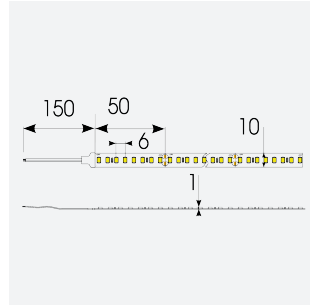

P-Cell PRO LED Strip

Application	Hospitality, Residential, Retail
Specification	Architectural

P-Cell 24V 9.6W IP67 White 3000K 50m
Code: P/24/03/67/01/30/S05/01

PRODUCT FEATURES

- P-CELL Professional LED strip suitable for high end residential, hospitality, retail and commercial applications
- Elite level LED chip technology with >97 CRI and low SDCM produce the best quality white light
- An extensive range of colour temperature options, IP ratings and power outputs offer the ultimate package of flexibility and versatility, suited for all high end applications
- Large strip pack sizes and multiple connector packs offers great time saving and ease when working on a large scale project
- Super high efficacy ensures peak performance, whilst also remaining economical and energy saving, helping to reduce overall energy consumption for all large scale installations
- High LED density (240 LEDs per metre) provides a uniform output reducing spotting and providing a more seamless output of light compared to traditional LED strips, coupled with a high CRI this ensures suitability for use within professional display and high end retail environments
- Fast fit plug and play connections available
- Joint and connection accessories sold separately
- 160

GENERAL INFORMATION

Wattage	9.6W/m
Lumens Delivered	1000lm/m
Lm/W	105lm/W
Beam Angle	120
CRI	97
CCT	3000K
Input	24V
Operating Temp	-20°C - 45°C
SDCM	3
Product Weight without Packaging	2.7 kg

TECHNICAL INFORMATION

Light Source	LED
IP Rating	IP67
Class Protection	3
Internal / External	Internal / External
Surface / Recessed / Suspended	Ceiling, Recessed, Wall
Lumen Depreciation	L70 50,000h
Warranty (Years)	5
CE Mark	Yes
Height	4.5 mm
LED Strip LEDs Per Metre	160