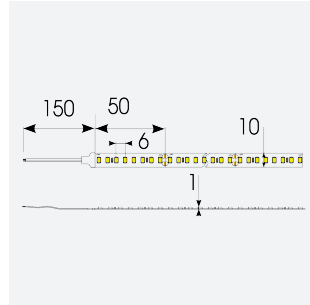

P-Cell PRO LED Strip

P-Cell 24V 9.6W IP67 White 3000K 50m
Code: P/24/03/67/01/30/S05/01

Category	LED Strip
Application	Hospitality, Residential, Retail
Specification	Architectural

PRODUCT FEATURES

- P-CELL Professional LED strip suitable for high end residential, hospitality, retail and commercial applications
- Elite level LED chip technology with >97 CRI and low SDCM produce the best quality white light
- An extensive range of colour temperature options, IP ratings and power outputs offer the ultimate package of flexibility and versatility, suited for all high end applications
- Large strip pack sizes and multiple connector packs offers great time saving and ease when working on a large scale project
- Super high efficacy ensures peak performance, whilst also remaining economical and energy saving, helping to reduce overall energy consumption for all large scale installations
- High LED density (240 LEDs per metre) provides a uniform output reducing spotting and providing a more seamless output of light compared to traditional LED strips, coupled with a high CRI this ensures suitability for use within professional display and high end retail environments
- Fast fit plug and play connections available
- Joint and connection accessories sold separately
- 160

GENERAL INFORMATION	
Wattage	9.6W/m
Lumens Delivered	1000lm/m
Lm/W	105lm/W
Beam Angle	120
CRI	97
CCT	3000K
Input	24V
Operating Temp	-20°C - 45°C
SDCM	3
Product Weight without Packaging	2.7 kg

TECHNICAL INFORMATION	
Light Source	LED
IP Rating	IP67
Class Protection	3
Internal / External	Internal / External
Surface / Recessed / Suspended	Ceiling, Recessed, Wall
Lumen Depreciation	L70 50,000h
Warranty (Years)	5
CE Mark	Yes
Height	4.5 mm
LED Strip LEDs Per Metre	160