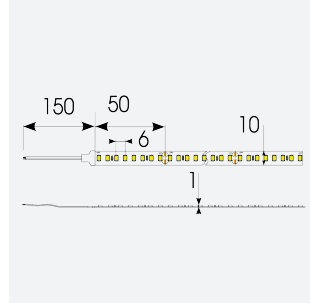

P-Cell PRO LED Strip

Application	Hospitality, Residential, Retail
Specification	Architectural

P-Cell 24V 9.6W IP67 White 3000K 10m
Code: P/24/03/67/01/30/S02/01

PRODUCT FEATURES

- P-CELL Professional LED strip suitable for high end residential, hospitality, retail and commercial applications
- Elite level LED chip technology with >97 CRI and low SDCM produce the best quality white light
- An extensive range of colour temperature options, IP ratings and power outputs offer the ultimate package of flexibility and versatility, suited for all high end applications
- Large strip pack sizes and multiple connector packs offers great time saving and ease when working on a large scale project
- Super high efficacy ensures peak performance, whilst also remaining economical and energy saving, helping to reduce overall energy consumption for all large scale installations
- High LED density (240 LEDs per metre) provides a uniform output reducing spotting and providing a more seamless output of light compared to traditional LED strips, coupled with a high CRI this ensures suitability for use within professional display and high end retail environments
- Fast fit plug and play connections available
- Joint and connection accessories sold separately
- 160

GENERAL INFORMATION

Wattage	9.6W/m
Lumens Delivered	1000lm/m
Lm/W	105lm/W
Beam Angle	120
CRI	97
CCT	3000K
Input	24V
Operating Temp	-20°C - 45°C
SDCM	3
Product Weight without Packaging	0.54 kg

TECHNICAL INFORMATION

Light Source	LED
IP Rating	IP67
Class Protection	3
Internal / External	Internal / External
Surface / Recessed / Suspended	Ceiling, Recessed, Wall
Lumen Depreciation	L70 50,000h
Warranty (Years)	5
CE Mark	Yes
Height	4.5 mm
LED Strip LEDs Per Metre	160