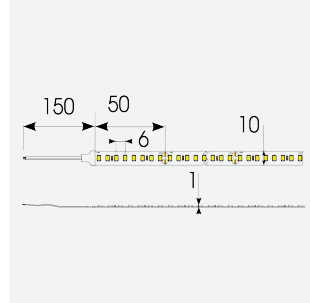

P-Cell PRO LED Strip

P-Cell 24V 9.6W IP67 White 3000K 10m
Code: P/24/03/67/01/30/S02/01

Category	LED Strip
Application	Hospitality, Residential, Retail
Specification	Architectural

PRODUCT FEATURES

- P-CELL Professional LED strip suitable for high end residential, hospitality, retail and commercial applications
- Elite level LED chip technology with >97 CRI and low SDCM produce the best quality white light
- An extensive range of colour temperature options, IP ratings and power outputs offer the ultimate package of flexibility and versatility, suited for all high end applications
- Large strip pack sizes and multiple connector packs offers great time saving and ease when working on a large scale project
- Super high efficacy ensures peak performance, whilst also remaining economical and energy saving, helping to reduce overall energy consumption for all large scale installations
- High LED density (240 LEDs per metre) provides a uniform output reducing spotting and providing a more seamless output of light compared to traditional LED strips, coupled with a high CRI this ensures suitability for use within professional display and high end retail environments
- Fast fit plug and play connections available
- Joint and connection accessories sold separately
- 160

GENERAL INFORMATION

Wattage	9.6W/m
Lumens Delivered	1000lm/m
Lm/W	105lm/W
Beam Angle	120
CRI	97
CCT	3000K
Input	24V
Operating Temp	-20°C - 45°C
SDCM	3
Product Weight without Packaging	0.54 kg

TECHNICAL INFORMATION

Light Source	LED
IP Rating	IP67
Class Protection	3
Internal / External	Internal / External
Surface / Recessed / Suspended	Ceiling, Recessed, Wall
Lumen Depreciation	L70 50,000h
Warranty (Years)	5
CE Mark	Yes
Height	4.5 mm
LED Strip LEDs Per Metre	160