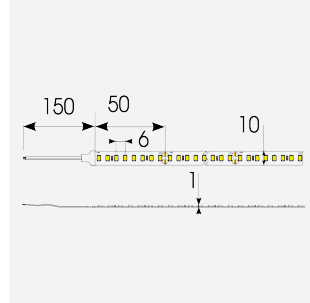

P-Cell PRO LED Strip

P-Cell 24V 9.6W IP67 White 3000K 5m
Code: P/24/03/67/01/30/S01/01

Category	LED Strip
Application	Hospitality, Residential, Retail
Specification	Architectural

PRODUCT FEATURES

- P-CELL Professional LED strip suitable for high end residential, hospitality, retail and commercial applications
- Elite level LED chip technology with >97 CRI and low SDCM produce the best quality white light
- An extensive range of colour temperature options, IP ratings and power outputs offer the ultimate package of flexibility and versatility, suited for all high end applications
- Large strip pack sizes and multiple connector packs offers great time saving and ease when working on a large scale project
- Super high efficacy ensures peak performance, whilst also remaining economical and energy saving, helping to reduce overall energy consumption for all large scale installations
- High LED density (240 LEDs per metre) provides a uniform output reducing spotting and providing a more seamless output of light compared to traditional LED strips, coupled with a high CRI this ensures suitability for use within professional display and high end retail environments
- Fast fit plug and play connections available
- Joint and connection accessories sold separately
- 160

GENERAL INFORMATION

Wattage	9.6W/m
Lumens Delivered	1000lm/m
Lm/W	105lm/W
Beam Angle	120
CRI	97
CCT	3000K
Input	24V
Operating Temp	-20°C - 45°C
SDCM	3
Product Weight without Packaging	0.27 kg

TECHNICAL INFORMATION

Light Source	LED
IP Rating	IP67
Class Protection	3
Internal / External	Internal / External
Surface / Recessed / Suspended	Ceiling, Recessed, Wall
Lumen Depreciation	L70 50,000h
Warranty (Years)	5
CE Mark	Yes
Height	4.5 mm
LED Strip LEDs Per Metre	160