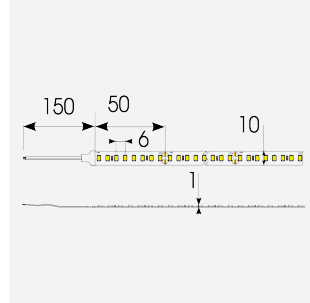

P-Cell PRO LED Strip

Application	Hospitality, Residential, Retail
Specification	Architectural

P-Cell 24V 9.6W IP67 White 3000K 5m
Code: P/24/03/67/01/30/S01/01

PRODUCT FEATURES

- P-CELL Professional LED strip suitable for high end residential, hospitality, retail and commercial applications
- Elite level LED chip technology with >97 CRI and low SDCM produce the best quality white light
- An extensive range of colour temperature options, IP ratings and power outputs offer the ultimate package of flexibility and versatility, suited for all high end applications
- Large strip pack sizes and multiple connector packs offers great time saving and ease when working on a large scale project
- Super high efficacy ensures peak performance, whilst also remaining economical and energy saving, helping to reduce overall energy consumption for all large scale installations
- High LED density (240 LEDs per metre) provides a uniform output reducing spotting and providing a more seamless output of light compared to traditional LED strips, coupled with a high CRI this ensures suitability for use within professional display and high end retail environments
- Fast fit plug and play connections available
- Joint and connection accessories sold separately
- 160

GENERAL INFORMATION

Wattage	9.6W/m
Lumens Delivered	1000lm/m
Lm/W	105lm/W
Beam Angle	120
CRI	97
CCT	3000K
Input	24V
Operating Temp	-20°C - 45°C
SDCM	3
Product Weight without Packaging	0.27 kg

TECHNICAL INFORMATION

Light Source	LED
IP Rating	IP67
Class Protection	3
Internal / External	Internal / External
Surface / Recessed / Suspended	Ceiling, Recessed, Wall
Lumen Depreciation	L70 50,000h
Warranty (Years)	5
CE Mark	Yes
Height	4.5 mm
LED Strip LEDs Per Metre	160