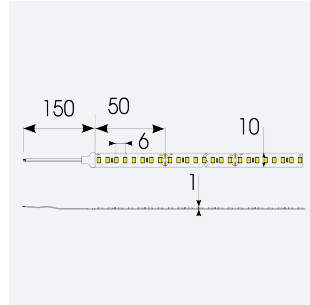

P-Cell PRO LED Strip

P-Cell 24V 9.6W IP67 White 2700K 50m
Code: P/24/03/67/01/27/S05/01

Category	LED Strip
Application	Hospitality, Residential, Retail
Specification	Architectural

PRODUCT FEATURES

- P-CELL Professional LED strip suitable for high end residential, hospitality, retail and commercial applications
- Elite level LED chip technology with >97 CRI and low SDCM produce the best quality white light
- An extensive range of colour temperature options, IP ratings and power outputs offer the ultimate package of flexibility and versatility, suited for all high end applications
- Large strip pack sizes and multiple connector packs offers great time saving and ease when working on a large scale project
- Super high efficacy ensures peak performance, whilst also remaining economical and energy saving, helping to reduce overall energy consumption for all large scale installations
- High LED density (240 LEDs per metre) provides a uniform output reducing spotting and providing a more seamless output of light compared to traditional LED strips, coupled with a high CRI this ensures suitability for use within professional display and high end retail environments
- Fast fit plug and play connections available
- Joint and connection accessories sold separately
- 160

GENERAL INFORMATION	
Wattage	9.6W/m
Lumens Delivered	960lm/m
Lm/W	100lm/W
Beam Angle	120
CRI	97
CCT	2700K
Input	24V
Operating Temp	-20°C - 45°C
SDCM	3
Product Weight without Packaging	2.7 kg

TECHNICAL INFORMATION	
Light Source	LED
IP Rating	IP67
Class Protection	3
Internal / External	Internal / External
Surface / Recessed / Suspended	Ceiling, Recessed, Wall
Lumen Depreciation	L70 50,000h
Warranty (Years)	5
CE Mark	Yes
Height	4.5 mm
LED Strip LEDs Per Metre	160