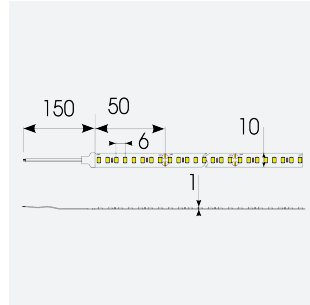

P-Cell PRO LED Strip

P-Cell 24V 9.6W IP67 White 2700K 5m
Code: P/24/03/67/01/27/S01/01

Category	LED Strip
Application	Hospitality, Residential, Retail
Specification	Architectural

PRODUCT FEATURES

- P-CELL Professional LED strip suitable for high end residential, hospitality, retail and commercial applications
- Elite level LED chip technology with >97 CRI and low SDCM produce the best quality white light
- An extensive range of colour temperature options, IP ratings and power outputs offer the ultimate package of flexibility and versatility, suited for all high end applications
- Large strip pack sizes and multiple connector packs offers great time saving and ease when working on a large scale project
- Super high efficacy ensures peak performance, whilst also remaining economical and energy saving, helping to reduce overall energy consumption for all large scale installations
- High LED density (240 LEDs per metre) provides a uniform output reducing spotting and providing a more seamless output of light compared to traditional LED strips, coupled with a high CRI this ensures suitability for use within professional display and high end retail environments
- Fast fit plug and play connections available
- Joint and connection accessories sold separately
- 160

GENERAL INFORMATION	
Wattage	9.6W/m
Lumens Delivered	960lm/m
Lm/W	100lm/W
Beam Angle	120
CRI	97
CCT	2700K
Input	24V
Operating Temp	-20°C - 45°C
SDCM	3
Product Weight without Packaging	0.27 kg

TECHNICAL INFORMATION	
Light Source	LED
IP Rating	IP67
Class Protection	3
Internal / External	Internal / External
Surface / Recessed / Suspended	Ceiling, Recessed, Wall
Lumen Depreciation	L70 50,000h
Warranty (Years)	5
CE Mark	Yes
Height	4.5 mm
LED Strip LEDs Per Metre	160