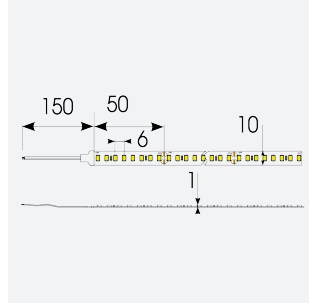

# P-Cell PRO LED Strip

<b>Application</b>	Hospitality, Residential, Retail
<b>Specification</b>	Architectural

P-Cell 24V 9.6W IP67 White 2700K 5m  
**Code:** P/24/03/67/01/27/S01/01

## PRODUCT FEATURES

- P-CELL Professional LED strip suitable for high end residential, hospitality, retail and commercial applications
- Elite level LED chip technology with >97 CRI and low SDCM produce the best quality white light
- An extensive range of colour temperature options, IP ratings and power outputs offer the ultimate package of flexibility and versatility, suited for all high end applications
- Large strip pack sizes and multiple connector packs offers great time saving and ease when working on a large scale project
- Super high efficacy ensures peak performance, whilst also remaining economical and energy saving, helping to reduce overall energy consumption for all large scale installations
- High LED density (240 LEDs per metre) provides a uniform output reducing spotting and providing a more seamless output of light compared to traditional LED strips, coupled with a high CRI this ensures suitability for use within professional display and high end retail environments
- Fast fit plug and play connections available
- Joint and connection accessories sold separately
- 160

### GENERAL INFORMATION

Wattage	9.6W/m
Lumens Delivered	960lm/m
Lm/W	100lm/W
Beam Angle	120
CRI	97
CCT	2700K
Input	24V
Operating Temp	-20°C - 45°C
SDCM	3
Product Weight without Packaging	0.27 kg

### TECHNICAL INFORMATION

Light Source	LED
IP Rating	IP67
Class Protection	3
Internal / External	Internal / External
Surface / Recessed / Suspended	Ceiling, Recessed, Wall
Lumen Depreciation	L70 50,000h
Warranty (Years)	5
CE Mark	Yes
Height	4 mm
LED Strip LEDs Per Metre	160