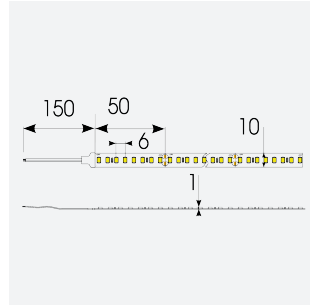

# P-Cell PRO LED Strip

Application	Hospitality, Residential, Retail
Specification	Architectural

P-Cell 24V 9.6W IP67 White 2200K 5m  
**Code: P/24/03/67/01/22/S01/01**

## PRODUCT FEATURES

- P-CELL Professional LED strip suitable for high end residential, hospitality, retail and commercial applications
- Elite level LED chip technology with >97 CRI and low SDCM produce the best quality white light
- An extensive range of colour temperature options, IP ratings and power outputs offer the ultimate package of flexibility and versatility, suited for all high end applications
- Large strip pack sizes and multiple connector packs offers great time saving and ease when working on a large scale project
- Super high efficacy ensures peak performance, whilst also remaining economical and energy saving, helping to reduce overall energy consumption for all large scale installations
- High LED density (240 LEDs per metre) provides a uniform output reducing spotting and providing a more seamless output of light compared to traditional LED strips, coupled with a high CRI this ensures suitability for use within professional display and high end retail environments
- Fast fit plug and play connections available
- Joint and connection accessories sold separately
- 160

### GENERAL INFORMATION

Wattage	9.6W/m
Lumens Delivered	864lm/m
Lm/W	90lm/W
Beam Angle	120
CRI	97
CCT	2200K
Input	24V
Operating Temp	-20°C - 45°C
SDCM	3
Product Weight without Packaging	0.27 kg

### TECHNICAL INFORMATION

Light Source	LED
IP Rating	IP67
Class Protection	3
Internal / External	Internal / External
Surface / Recessed / Suspended	Ceiling, Recessed, Wall
Lumen Depreciation	L70 50,000h
Warranty (Years)	5
CE Mark	Yes
Height	4.5 mm
LED Strip LEDs Per Metre	160