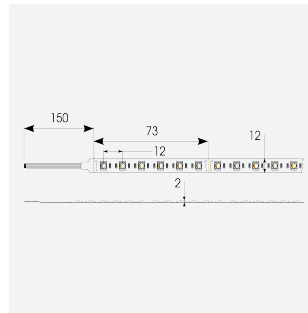

Application	Hospitality, Residential, Retail
Specification	Architectural

P-Cell PRO LED Strip

P-Cell 24V 18W IP65 RGBW 6500K 50m
Code: P/24/03/65/04/65/S05/01

- P-CELL Professional LED strip suitable for high end residential, hospitality, retail and commercial applications
- Elite level LED chip technology with >97 CRI and low SDCM produce the best quality white light
- An extensive range of colour temperature options, IP ratings and power outputs offer the ultimate package of flexibility and versatility, suited for all high end applications
- Large strip pack sizes and multiple connector packs offers great time saving and ease when working on a large scale project
- Super high efficacy ensures peak performance, whilst also remaining economical and energy saving, helping to reduce overall energy consumption for all large scale installations
- High LED density (240 LEDs per metre) provides a uniform output reducing spotting and providing a more seamless output of light compared to traditional LED strips, coupled with a high CRI this ensures suitability for use within professional display and high end retail environments
- Fast fit plug and play connections available
- Joint and connection accessories sold separately
- 84

GENERAL INFORMATION

Wattage	18W/m
Lumens Delivered	330lm/m
Lm/W	82lm/W
Beam Angle	120
CRI	90
CCT	6500K and RGB
Input	24V
Operating Temp	-20°C - 45°C
SDCM	5
Product Weight without Packaging	3.05 kg

TECHNICAL INFORMATION

Light Source	LED
IP Rating	IP65
Class Protection	3
Internal / External	Internal / External
Surface / Recessed / Suspended	Ceiling, Recessed, Wall
Lumen Depreciation	L70 50,000h
Warranty (Years)	5
CE Mark	Yes
Height	5 mm
LED Strip LEDs Per Metre	84