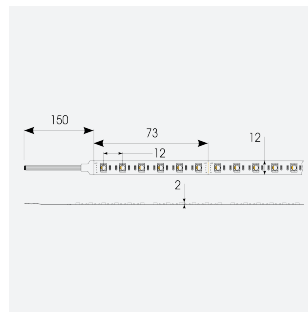

P-Cell PRO LED Strip

Application Hospitality, Residential, Retail

Specification Architectural

P-Cell 24V 18W IP65 RGBW 3000K 50m

Code: P/24/03/65/04/30/S05/01

- P-CELL Professional LED strip suitable for high end residential, hospitality, retail and commercial applications
- Elite level LED chip technology with >97 CRI and low SDCM produce the best quality white light
- An extensive range of colour temperature options, IP ratings and power outputs offer the ultimate package of flexibility and versatility, suited for all high end applications
- Large strip pack sizes and multiple connector packs offers great time saving and ease when working on a large scale project
- Super high efficacy ensures peak performance, whilst also remaining economical and energy saving, helping to reduce overall energy consumption for all large scale installations
- High LED density (240 LEDs per metre) provides a uniform output reducing spotting and providing a more seamless output of light compared to traditional LED strips, coupled with a high CRI this ensures suitability for use within professional display and high end retail environments
- Fast fit plug and play connections available
- Joint and connection accessories sold separately
- 84

GENERAL INFORMATION

Wattage	18W/m
Lumens Delivered	300lm/m
Lm/W	77lm/W
Beam Angle	120
CRI	90
CCT	3000K and RGB
Input	24V
Operating Temp	-20°C - 45°C
SDCM	5
Product Weight without Packaging	3.05 kg

TECHNICAL INFORMATION

Light Source	LED
IP Rating	IP65
Class Protection	3
Internal / External	Internal / External
Surface / Recessed / Suspended	Ceiling, Recessed, Wall
Lumen Depreciation	L70 50,000h
Warranty (Years)	5
CE Mark	Yes
Height	5 mm
LED Strip LEDs Per Metre	84