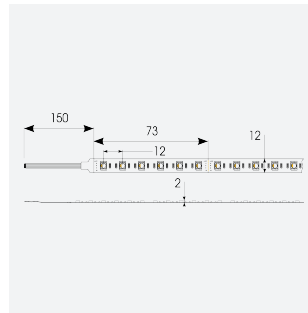

P-Cell PRO LED Strip

Application	Hospitality, Residential, Retail
Specification	Architectural

P-Cell 24V 18W IP65 RGBW 3000K 50m
Code: P/24/03/65/04/30/S05/01

PRODUCT FEATURES

- P-CELL Professional LED strip suitable for high end residential, hospitality, retail and commercial applications
- Elite level LED chip technology with >97 CRI and low SDCM produce the best quality white light
- An extensive range of colour temperature options, IP ratings and power outputs offer the ultimate package of flexibility and versatility, suited for all high end applications
- Large strip pack sizes and multiple connector packs offers great time saving and ease when working on a large scale project
- Super high efficacy ensures peak performance, whilst also remaining economical and energy saving, helping to reduce overall energy consumption for all large scale installations
- High LED density (240 LEDs per metre) provides a uniform output reducing spotting and providing a more seamless output of light compared to traditional LED strips, coupled with a high CRI this ensures suitability for use within professional display and high end retail environments
- Fast fit plug and play connections available
- Joint and connection accessories sold separately
- 84

GENERAL INFORMATION	
Wattage	18W/m
Lumens Delivered	300lm/m
Lm/W	77lm/W
Beam Angle	120
CRI	90
CCT	3000K and RGB
Input	24V
Operating Temp	-20°C - 45°C
SDCM	5
Product Weight without Packaging	3.05 kg

TECHNICAL INFORMATION	
Light Source	LED
IP Rating	IP65
Class Protection	3
Internal / External	Internal / External
Surface / Recessed / Suspended	Ceiling, Recessed, Wall
Lumen Depreciation	L70 50,000h
Warranty (Years)	5
CE Mark	Yes
Height	5 mm
LED Strip LEDs Per Metre	84