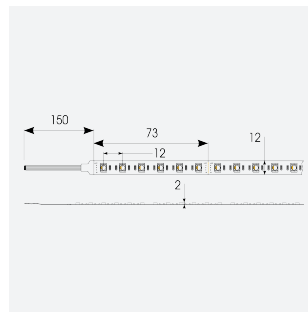

P-Cell PRO LED Strip

P-Cell 24V 18W IP65 RGBW 3000K 50m
Code: P/24/03/65/04/30/S05/01

Category	LED Strip
Application	Hospitality, Residential, Retail
Specification	Architectural

PRODUCT FEATURES

- P-CELL Professional LED strip suitable for high end residential, hospitality, retail and commercial applications
- Elite level LED chip technology with >97 CRI and low SDCM produce the best quality white light
- An extensive range of colour temperature options, IP ratings and power outputs offer the ultimate package of flexibility and versatility, suited for all high end applications
- Large strip pack sizes and multiple connector packs offers great time saving and ease when working on a large scale project
- Super high efficacy ensures peak performance, whilst also remaining economical and energy saving, helping to reduce overall energy consumption for all large scale installations
- High LED density (240 LEDs per metre) provides a uniform output reducing spotting and providing a more seamless output of light compared to traditional LED strips, coupled with a high CRI this ensures suitability for use within professional display and high end retail environments
- Fast fit plug and play connections available
- Joint and connection accessories sold separately
- 84

GENERAL INFORMATION	
Wattage	18W/m
Lumens Delivered	300lm/m
Lm/W	77lm/W
Beam Angle	120
CRI	90
CCT	3000K and RGB
Input	24V
Operating Temp	-20°C - 45°C
SDCM	5
Product Weight without Packaging	3.05 kg

TECHNICAL INFORMATION	
Light Source	LED
IP Rating	IP65
Class Protection	3
Internal / External	Internal / External
Surface / Recessed / Suspended	Ceiling, Recessed, Wall
Lumen Depreciation	L70 50,000h
Warranty (Years)	5
CE Mark	Yes
Height	5 mm
LED Strip LEDs Per Metre	84