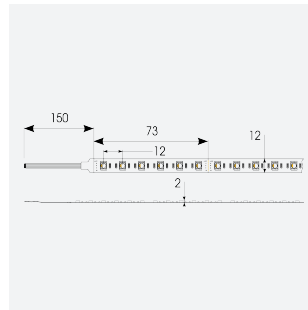

P-Cell PRO LED Strip

Application	Hospitality, Residential, Retail
Specification	Architectural

P-Cell 24V 18W IP65 RGBW 3000K 10m
Code: P/24/03/65/04/30/S02/01

PRODUCT FEATURES

- P-CELL Professional LED strip suitable for high end residential, hospitality, retail and commercial applications
- Elite level LED chip technology with >97 CRI and low SDCM produce the best quality white light
- An extensive range of colour temperature options, IP ratings and power outputs offer the ultimate package of flexibility and versatility, suited for all high end applications
- Large strip pack sizes and multiple connector packs offers great time saving and ease when working on a large scale project
- Super high efficacy ensures peak performance, whilst also remaining economical and energy saving, helping to reduce overall energy consumption for all large scale installations
- High LED density (240 LEDs per metre) provides a uniform output reducing spotting and providing a more seamless output of light compared to traditional LED strips, coupled with a high CRI this ensures suitability for use within professional display and high end retail environments
- Fast fit plug and play connections available
- Joint and connection accessories sold separately
- 84

GENERAL INFORMATION	
Wattage	18W/m
Lumens Delivered	300lm/m
Lm/W	77lm/W
Beam Angle	120
CRI	90
CCT	3000K and RGB
Input	24V
Operating Temp	-20°C - 45°C
SDCM	5
Product Weight without Packaging	0.61 kg

TECHNICAL INFORMATION	
Light Source	LED
IP Rating	IP65
Class Protection	3
Internal / External	Internal / External
Surface / Recessed / Suspended	Ceiling, Recessed, Wall
Lumen Depreciation	L70 50,000h
Warranty (Years)	5
CE Mark	Yes
Height	5 mm
LED Strip LEDs Per Metre	84