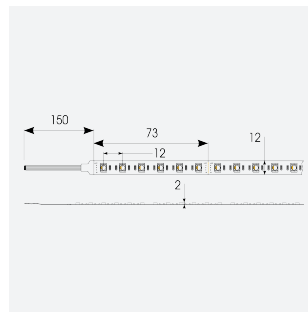

# P-Cell PRO LED Strip

P-Cell 24V 18W IP65 RGBW 3000K 5m  
**Code: P/24/03/65/04/30/S01/01**

Category	LED Strip
Application	Hospitality, Residential, Retail
Specification	Architectural

## PRODUCT FEATURES

- P-CELL Professional LED strip suitable for high end residential, hospitality, retail and commercial applications
- Elite level LED chip technology with >97 CRI and low SDCM produce the best quality white light
- An extensive range of colour temperature options, IP ratings and power outputs offer the ultimate package of flexibility and versatility, suited for all high end applications
- Large strip pack sizes and multiple connector packs offers great time saving and ease when working on a large scale project
- Super high efficacy ensures peak performance, whilst also remaining economical and energy saving, helping to reduce overall energy consumption for all large scale installations
- High LED density (240 LEDs per metre) provides a uniform output reducing spotting and providing a more seamless output of light compared to traditional LED strips, coupled with a high CRI this ensures suitability for use within professional display and high end retail environments
- Fast fit plug and play connections available
- Joint and connection accessories sold separately
- 84

GENERAL INFORMATION	
Wattage	18W/m
Lumens Delivered	300lm/m
Lm/W	77lm/W
Beam Angle	120
CRI	90
CCT	3000K and RGB
Input	24V
Operating Temp	-20°C - 45°C
SDCM	5
Product Weight without Packaging	0.305 kg

TECHNICAL INFORMATION	
Light Source	LED
IP Rating	IP65
Class Protection	3
Internal / External	Internal / External
Surface / Recessed / Suspended	Ceiling, Recessed, Wall
Lumen Depreciation	L70 50,000h
Warranty (Years)	5
CE Mark	Yes
Height	5 mm
LED Strip LEDs Per Metre	84