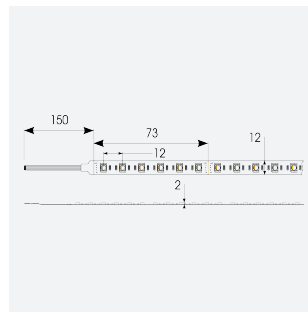

P-Cell PRO LED Strip

Application	Hospitality, Residential, Retail
Specification	Architectural

P-Cell 24V 18W IP65 RGBW 3000K 5m
Code: P/24/03/65/04/30/S01/01

- P-CELL Professional LED strip suitable for high end residential, hospitality, retail and commercial applications
- Elite level LED chip technology with >97 CRI and low SDCM produce the best quality white light
- An extensive range of colour temperature options, IP ratings and power outputs offer the ultimate package of flexibility and versatility, suited for all high end applications
- Large strip pack sizes and multiple connector packs offers great time saving and ease when working on a large scale project
- Super high efficacy ensures peak performance, whilst also remaining economical and energy saving, helping to reduce overall energy consumption for all large scale installations
- High LED density (240 LEDs per metre) provides a uniform output reducing spotting and providing a more seamless output of light compared to traditional LED strips, coupled with a high CRI this ensures suitability for use within professional display and high end retail environments
- Fast fit plug and play connections available
- Joint and connection accessories sold separately
- 84

GENERAL INFORMATION	
Wattage	18W/m
Lumens Delivered	300lm/m
Lm/W	77lm/W
Beam Angle	120
CRI	90
CCT	3000K and RGB
Input	24V
Operating Temp	-20°C - 45°C
SDCM	5
Product Weight without Packaging	0.305 kg

TECHNICAL INFORMATION	
Light Source	LED
IP Rating	IP65
Class Protection	3
Internal / External	Internal / External
Surface / Recessed / Suspended	Ceiling, Recessed, Wall
Lumen Depreciation	L70 50,000h
Warranty (Years)	5
CE Mark	Yes
Height	5 mm
LED Strip LEDs Per Metre	84