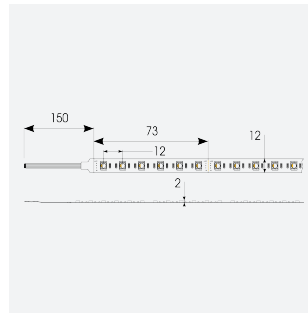

P-Cell PRO LED Strip

Application	Hospitality, Residential, Retail
Specification	Architectural

P-Cell 24V 18W IP65 RGBW 3000K 5m
Code: P/24/03/65/04/30/S01/01

PRODUCT FEATURES

- P-CELL Professional LED strip suitable for high end residential, hospitality, retail and commercial applications
- Elite level LED chip technology with >97 CRI and low SDCM produce the best quality white light
- An extensive range of colour temperature options, IP ratings and power outputs offer the ultimate package of flexibility and versatility, suited for all high end applications
- Large strip pack sizes and multiple connector packs offers great time saving and ease when working on a large scale project
- Super high efficacy ensures peak performance, whilst also remaining economical and energy saving, helping to reduce overall energy consumption for all large scale installations
- High LED density (240 LEDs per metre) provides a uniform output reducing spotting and providing a more seamless output of light compared to traditional LED strips, coupled with a high CRI this ensures suitability for use within professional display and high end retail environments
- Fast fit plug and play connections available
- Joint and connection accessories sold separately
- 84

GENERAL INFORMATION	
Wattage	18W/m
Lumens Delivered	300lm/m
Lm/W	77lm/W
Beam Angle	120
CRI	90
CCT	3000K and RGB
Input	24V
Operating Temp	-20°C - 45°C
SDCM	5
Product Weight without Packaging	0.305 kg

TECHNICAL INFORMATION	
Light Source	LED
IP Rating	IP65
Class Protection	3
Internal / External	Internal / External
Surface / Recessed / Suspended	Ceiling, Recessed, Wall
Lumen Depreciation	L70 50,000h
Warranty (Years)	5
CE Mark	Yes
Height	5 mm
LED Strip LEDs Per Metre	84