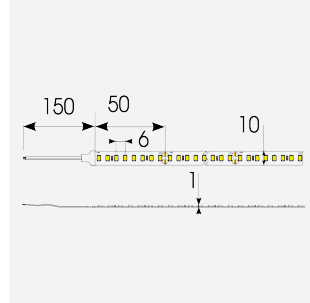

# P-Cell PRO LED Strip

P-Cell 24V 9.6W IP65 White 6500K 5m  
**Code: P/24/03/65/01/65/S01/01**

Category	LED Strip
Application	Hospitality, Residential, Retail
Specification	Architectural

## PRODUCT FEATURES

- P-CELL Professional LED strip suitable for high end residential, hospitality, retail and commercial applications
- Elite level LED chip technology with >97 CRI and low SDCM produce the best quality white light
- An extensive range of colour temperature options, IP ratings and power outputs offer the ultimate package of flexibility and versatility, suited for all high end applications
- Large strip pack sizes and multiple connector packs offers great time saving and ease when working on a large scale project
- Super high efficacy ensures peak performance, whilst also remaining economical and energy saving, helping to reduce overall energy consumption for all large scale installations
- High LED density (240 LEDs per metre) provides a uniform output reducing spotting and providing a more seamless output of light compared to traditional LED strips, coupled with a high CRI this ensures suitability for use within professional display and high end retail environments
- Fast fit plug and play connections available
- Joint and connection accessories sold separately
- 160

GENERAL INFORMATION	
Wattage	9.6W/m
Lumens Delivered	1110lm/m
Lm/W	117lm/W
Beam Angle	120
CRI	97
CCT	6500K
Input	24V
Operating Temp	-20°C - 45°C
SDCM	3
Product Weight without Packaging	0.27 kg

TECHNICAL INFORMATION	
Light Source	LED
IP Rating	IP65
Class Protection	3
Internal / External	Internal / External
Surface / Recessed / Suspended	Ceiling, Recessed, Wall
Lumen Depreciation	L70 50,000h
Warranty (Years)	5
CE Mark	Yes
Height	4.5 mm
LED Strip LEDs Per Metre	160