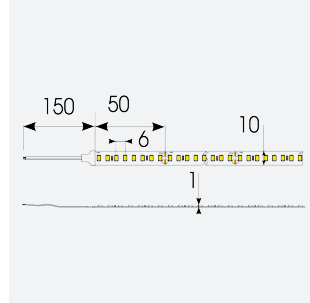

# P-Cell PRO LED Strip

Application	Hospitality, Residential, Retail
Specification	Architectural

P-Cell 24V 9.6W IP65 White 6500K 5m  
**Code: P/24/03/65/01/65/S01/01**

- P-CELL Professional LED strip suitable for high end residential, hospitality, retail and commercial applications
- Elite level LED chip technology with >97 CRI and low SDCM produce the best quality white light
- An extensive range of colour temperature options, IP ratings and power outputs offer the ultimate package of flexibility and versatility, suited for all high end applications
- Large strip pack sizes and multiple connector packs offers great time saving and ease when working on a large scale project
- Super high efficacy ensures peak performance, whilst also remaining economical and energy saving, helping to reduce overall energy consumption for all large scale installations
- High LED density (240 LEDs per metre) provides a uniform output reducing spotting and providing a more seamless output of light compared to traditional LED strips, coupled with a high CRI this ensures suitability for use within professional display and high end retail environments
- Fast fit plug and play connections available
- Joint and connection accessories sold separately
- 160

GENERAL INFORMATION	
Wattage	9.6W/m
Lumens Delivered	1110lm/m
Lm/W	117lm/W
Beam Angle	120
CRI	97
CCT	6500K
Input	24V
Operating Temp	-20°C - 45°C
SDCM	3
Product Weight without Packaging	0.27 kg

TECHNICAL INFORMATION	
Light Source	LED
IP Rating	IP65
Class Protection	3
Internal / External	Internal / External
Surface / Recessed / Suspended	Ceiling, Recessed, Wall
Lumen Depreciation	L70 50,000h
Warranty (Years)	5
CE Mark	Yes
Height	4.5 mm
LED Strip LEDs Per Metre	160