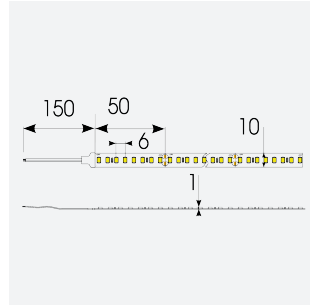

P-Cell PRO LED Strip

| | |
|---------------|----------------------------------|
| Application | Hospitality, Residential, Retail |
| Specification | Architectural |

P-Cell 24V 9.6W IP65 White 3000K 50m
Code: P/24/03/65/01/30/S05/01

PRODUCT FEATURES

- P-CELL Professional LED strip suitable for high end residential, hospitality, retail and commercial applications
- Elite level LED chip technology with >97 CRI and low SDCM produce the best quality white light
- An extensive range of colour temperature options, IP ratings and power outputs offer the ultimate package of flexibility and versatility, suited for all high end applications
- Large strip pack sizes and multiple connector packs offers great time saving and ease when working on a large scale project
- Super high efficacy ensures peak performance, whilst also remaining economical and energy saving, helping to reduce overall energy consumption for all large scale installations
- High LED density (240 LEDs per metre) provides a uniform output reducing spotting and providing a more seamless output of light compared to traditional LED strips, coupled with a high CRI this ensures suitability for use within professional display and high end retail environments
- Fast fit plug and play connections available
- Joint and connection accessories sold separately
- 160

GENERAL INFORMATION

| | |
|----------------------------------|--------------|
| Wattage | 9.6W/m |
| Lumens Delivered | 1000lm/m |
| Lm/W | 105lm/W |
| Beam Angle | 120 |
| CRI | 97 |
| CCT | 3000K |
| Input | 24V |
| Operating Temp | -20°C - 45°C |
| SDCM | 3 |
| Product Weight without Packaging | 2.7 kg |