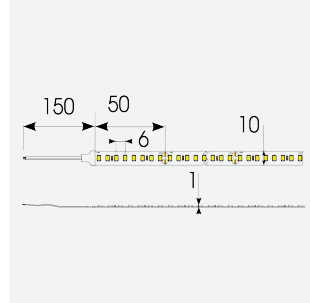

P-Cell PRO LED Strip

P-Cell 24V 9.6W IP65 White 3000K 50m
Code: P/24/03/65/01/30/S05/01

| | |
|---------------|----------------------------------|
| Category | LED Strip |
| Application | Hospitality, Residential, Retail |
| Specification | Architectural |

PRODUCT FEATURES

- P-CELL Professional LED strip suitable for high end residential, hospitality, retail and commercial applications
- Elite level LED chip technology with >97 CRI and low SDCM produce the best quality white light
- An extensive range of colour temperature options, IP ratings and power outputs offer the ultimate package of flexibility and versatility, suited for all high end applications
- Large strip pack sizes and multiple connector packs offers great time saving and ease when working on a large scale project
- Super high efficacy ensures peak performance, whilst also remaining economical and energy saving, helping to reduce overall energy consumption for all large scale installations
- High LED density (240 LEDs per metre) provides a uniform output reducing spotting and providing a more seamless output of light compared to traditional LED strips, coupled with a high CRI this ensures suitability for use within professional display and high end retail environments
- Fast fit plug and play connections available
- Joint and connection accessories sold separately
- 160

| GENERAL INFORMATION | |
|----------------------------------|--------------|
| Wattage | 9.6W/m |
| Lumens Delivered | 1000lm/m |
| Lm/W | 105lm/W |
| Beam Angle | 120 |
| CRI | 97 |
| CCT | 3000K |
| Input | 24V |
| Operating Temp | -20°C - 45°C |
| SDCM | 3 |
| Product Weight without Packaging | 2.7 kg |