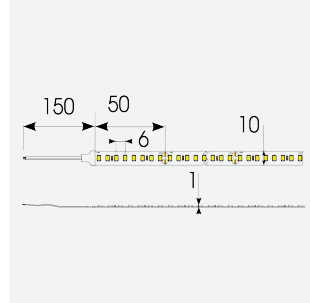

P-Cell PRO LED Strip

Application	Hospitality, Residential, Retail
Specification	Architectural

P-Cell 24V 9.6W IP65 White 3000K 10m
Code: P/24/03/65/01/30/S02/01

PRODUCT FEATURES

- P-CELL Professional LED strip suitable for high end residential, hospitality, retail and commercial applications
- Elite level LED chip technology with >97 CRI and low SDCM produce the best quality white light
- An extensive range of colour temperature options, IP ratings and power outputs offer the ultimate package of flexibility and versatility, suited for all high end applications
- Large strip pack sizes and multiple connector packs offers great time saving and ease when working on a large scale project
- Super high efficacy ensures peak performance, whilst also remaining economical and energy saving, helping to reduce overall energy consumption for all large scale installations
- High LED density (240 LEDs per metre) provides a uniform output reducing spotting and providing a more seamless output of light compared to traditional LED strips, coupled with a high CRI this ensures suitability for use within professional display and high end retail environments
- Fast fit plug and play connections available
- Joint and connection accessories sold separately
- 160

GENERAL INFORMATION

Wattage	9.6W/m
Lumens Delivered	1000lm/m
Lm/W	105lm/W
Beam Angle	120
CRI	97
CCT	3000K
Input	24V
Operating Temp	-20°C - 45°C
SDCM	3
Product Weight without Packaging	0.54 kg

TECHNICAL INFORMATION

Light Source	LED
IP Rating	IP65
Class Protection	3
Internal / External	Internal / External
Surface / Recessed / Suspended	Ceiling, Recessed, Wall
Lumen Depreciation	L70 50,000h
Warranty (Years)	5
CE Mark	Yes
Height	4.5 mm
LED Strip LEDs Per Metre	160