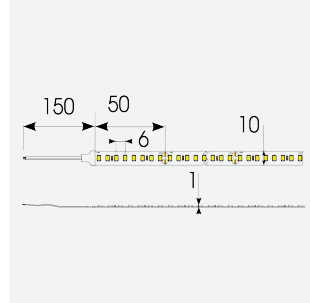

P-Cell PRO LED Strip

P-Cell 24V 9.6W IP65 White 3000K 5m
Code: P/24/03/65/01/30/S01/01

Category	LED Strip
Application	Hospitality, Residential, Retail
Specification	Architectural

PRODUCT FEATURES

- P-CELL Professional LED strip suitable for high end residential, hospitality, retail and commercial applications
- Elite level LED chip technology with >97 CRI and low SDCM produce the best quality white light
- An extensive range of colour temperature options, IP ratings and power outputs offer the ultimate package of flexibility and versatility, suited for all high end applications
- Large strip pack sizes and multiple connector packs offers great time saving and ease when working on a large scale project
- Super high efficacy ensures peak performance, whilst also remaining economical and energy saving, helping to reduce overall energy consumption for all large scale installations
- High LED density (240 LEDs per metre) provides a uniform output reducing spotting and providing a more seamless output of light compared to traditional LED strips, coupled with a high CRI this ensures suitability for use within professional display and high end retail environments
- Fast fit plug and play connections available
- Joint and connection accessories sold separately
- 160

GENERAL INFORMATION

Wattage	9.6W/m
Lumens Delivered	1000lm/m
Lm/W	105lm/W
Beam Angle	120
CRI	97
CCT	3000K
Input	24V
Operating Temp	-20°C - 45°C
SDCM	3
Product Weight without Packaging	0.27 kg

TECHNICAL INFORMATION

Light Source	LED
IP Rating	IP65
Class Protection	3
Internal / External	Internal / External
Surface / Recessed / Suspended	Ceiling, Recessed, Wall
Lumen Depreciation	L70 50,000h
Warranty (Years)	5
CE Mark	Yes
Height	4.5 mm
LED Strip LEDs Per Metre	160