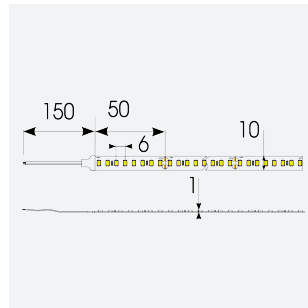

P-Cell PRO LED Strip

Application	Hospitality, Residential, Retail
Specification	Architectural

P-Cell 24V 9.6W IP65 White 3000K 5m
Code: P/24/03/65/01/30/S01/01

PRODUCT FEATURES

- P-CELL Professional LED strip suitable for high end residential, hospitality, retail and commercial applications
- Elite level LED chip technology with >97 CRI and low SDCM produce the best quality white light
- An extensive range of colour temperature options, IP ratings and power outputs offer the ultimate package of flexibility and versatility, suited for all high end applications
- Large strip pack sizes and multiple connector packs offers great time saving and ease when working on a large scale project
- Super high efficacy ensures peak performance, whilst also remaining economical and energy saving, helping to reduce overall energy consumption for all large scale installations
- High LED density (240 LEDs per metre) provides a uniform output reducing spotting and providing a more seamless output of light compared to traditional LED strips, coupled with a high CRI this ensures suitability for use within professional display and high end retail environments
- Fast fit plug and play connections available
- Joint and connection accessories sold separately
- 160

GENERAL INFORMATION

Wattage	9.6W/m
Lumens Delivered	1000lm/m
Lm/W	105lm/W
Beam Angle	120
CRI	97
CCT	3000K
Input	24V
Operating Temp	-20°C - 45°C
SDCM	3
Product Weight without Packaging	0.27 kg

TECHNICAL INFORMATION

Light Source	LED
IP Rating	IP65
Class Protection	3
Internal / External	Internal / External
Surface / Recessed / Suspended	Ceiling, Recessed, Wall
Lumen Depreciation	L70 50,000h
Warranty (Years)	5
CE Mark	Yes
Height	4 mm
LED Strip LEDs Per Metre	160