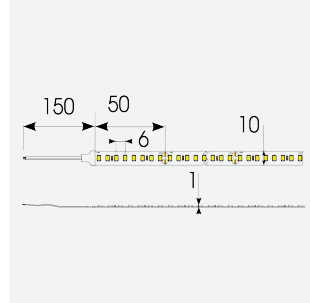

P-Cell PRO LED Strip

P-Cell 24V 9.6W IP65 White 2700K 5m
Code: P/24/03/65/01/27/S01/01

| | |
|---------------|----------------------------------|
| Category | LED Strip |
| Application | Hospitality, Residential, Retail |
| Specification | Architectural |

PRODUCT FEATURES

- P-CELL Professional LED strip suitable for high end residential, hospitality, retail and commercial applications
- Elite level LED chip technology with >97 CRI and low SDCM produce the best quality white light
- An extensive range of colour temperature options, IP ratings and power outputs offer the ultimate package of flexibility and versatility, suited for all high end applications
- Large strip pack sizes and multiple connector packs offers great time saving and ease when working on a large scale project
- Super high efficacy ensures peak performance, whilst also remaining economical and energy saving, helping to reduce overall energy consumption for all large scale installations
- High LED density (240 LEDs per metre) provides a uniform output reducing spotting and providing a more seamless output of light compared to traditional LED strips, coupled with a high CRI this ensures suitability for use within professional display and high end retail environments
- Fast fit plug and play connections available
- Joint and connection accessories sold separately
- 160

| GENERAL INFORMATION | |
|----------------------------------|--------------|
| Wattage | 9.6W/m |
| Lumens Delivered | 960lm/m |
| Lm/W | 100lm/W |
| Beam Angle | 120 |
| CRI | 97 |
| CCT | 2700K |
| Input | 24V |
| Operating Temp | -20°C - 45°C |
| SDCM | 3 |
| Product Weight without Packaging | 0.27 kg |