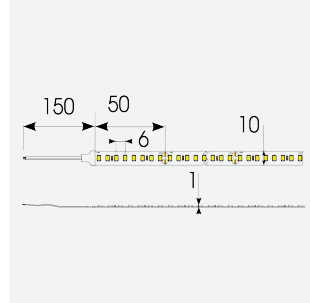

# P-Cell PRO LED Strip

P-Cell 24V 9.6W IP65 White 2200K 5m  
**Code: P/24/03/65/01/22/S01/01**

Category	LED Strip
Application	Hospitality, Residential, Retail
Specification	Architectural

## PRODUCT FEATURES

- P-CELL Professional LED strip suitable for high end residential, hospitality, retail and commercial applications
- Elite level LED chip technology with >97 CRI and low SDCM produce the best quality white light
- An extensive range of colour temperature options, IP ratings and power outputs offer the ultimate package of flexibility and versatility, suited for all high end applications
- Large strip pack sizes and multiple connector packs offers great time saving and ease when working on a large scale project
- Super high efficacy ensures peak performance, whilst also remaining economical and energy saving, helping to reduce overall energy consumption for all large scale installations
- High LED density (240 LEDs per metre) provides a uniform output reducing spotting and providing a more seamless output of light compared to traditional LED strips, coupled with a high CRI this ensures suitability for use within professional display and high end retail environments
- Fast fit plug and play connections available
- Joint and connection accessories sold separately
- 160

GENERAL INFORMATION	
Wattage	9.6W/m
Lumens Delivered	864lm/m
Lm/W	90lm/W
Beam Angle	120
CRI	97
CCT	2200K
Input	24V
Operating Temp	-20°C - 45°C
SDCM	3
Product Weight without Packaging	0.27 kg

TECHNICAL INFORMATION	
Light Source	LED
IP Rating	IP65
Class Protection	3
Internal / External	Internal / External
Surface / Recessed / Suspended	Ceiling, Recessed, Wall
Lumen Depreciation	L70 50,000h
Warranty (Years)	5
CE Mark	Yes
Height	4.5 mm
LED Strip LEDs Per Metre	160