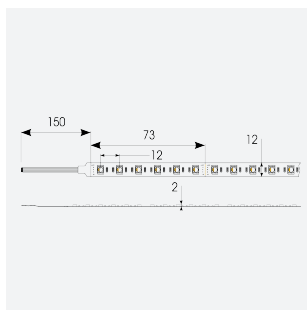

P-Cell PRO LED Strip

| | |
|----------------------|----------------------------------|
| Application | Hospitality, Residential, Retail |
| Specification | Architectural |

P-Cell 24V 18W IP20 RGBW 4000K 10m
Code: P/24/03/20/04/40/S02/01

PRODUCT FEATURES

- P-CELL Professional LED strip suitable for high end residential, hospitality, retail and commercial applications
- Elite level LED chip technology with >97 CRI and low SDCM produce the best quality white light
- An extensive range of colour temperature options, IP ratings and power outputs offer the ultimate package of flexibility and versatility, suited for all high end applications
- Large strip pack sizes and multiple connector packs offers great time saving and ease when working on a large scale project
- Super high efficacy ensures peak performance, whilst also remaining economical and energy saving, helping to reduce overall energy consumption for all large scale installations
- High LED density (240 LEDs per metre) provides a uniform output reducing spotting and providing a more seamless output of light compared to traditional LED strips, coupled with a high CRI this ensures suitability for use within professional display and high end retail environments
- Fast fit plug and play connections available
- Joint and connection accessories sold separately
- 84

GENERAL INFORMATION

| | |
|----------------------------------|---------------|
| Wattage | 18W/m |
| Lumens Delivered | 400lm/m |
| Lm/W | 85lm/W |
| Beam Angle | 120 |
| CRI | 90 |
| CCT | 4000K and RGB |
| Input | 24V |
| Operating Temp | -20°C - 45°C |
| SDCM | 5 |
| Product Weight without Packaging | 0.21 kg |