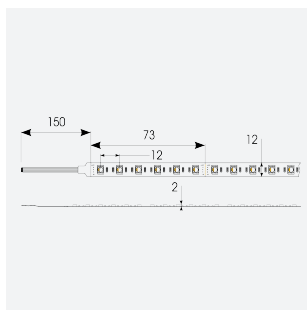

P-Cell PRO LED Strip

P-Cell 24V 18W IP20 RGBW 3000K 50m
Code: P/24/03/20/04/30/S05/01

| | |
|---------------|----------------------------------|
| Application | Hospitality, Residential, Retail |
| Specification | Architectural |

PRODUCT FEATURES

- P-CELL Professional LED strip suitable for high end residential, hospitality, retail and commercial applications
- Elite level LED chip technology with >97 CRI and low SDCM produce the best quality white light
- An extensive range of colour temperature options, IP ratings and power outputs offer the ultimate package of flexibility and versatility, suited for all high end applications
- Large strip pack sizes and multiple connector packs offers great time saving and ease when working on a large scale project
- Super high efficacy ensures peak performance, whilst also remaining economical and energy saving, helping to reduce overall energy consumption for all large scale installations
- High LED density (240 LEDs per metre) provides a uniform output reducing spotting and providing a more seamless output of light compared to traditional LED strips, coupled with a high CRI this ensures suitability for use within professional display and high end retail environments
- Fast fit plug and play connections available
- Joint and connection accessories sold separately
- 84

GENERAL INFORMATION

| | |
|----------------------------------|---------------|
| Wattage | 18W/m |
| Lumens Delivered | 380lm/m |
| Lm/W | 80lm/W |
| Beam Angle | 120 |
| CRI | 90 |
| CCT | 3000K and RGB |
| Input | 24V |
| Operating Temp | -20°C - 45°C |
| SDCM | 5 |
| Product Weight without Packaging | 1.05 kg |