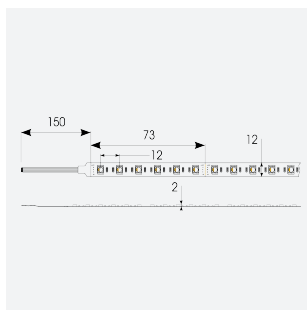

P-Cell PRO LED Strip

P-Cell 24V 18W IP20 RGBW 3000K 50m
Code: P/24/03/20/04/30/S05/01

Application	Hospitality, Residential, Retail
Specification	Architectural

PRODUCT FEATURES

- P-CELL Professional LED strip suitable for high end residential, hospitality, retail and commercial applications
- Elite level LED chip technology with >97 CRI and low SDCM produce the best quality white light
- An extensive range of colour temperature options, IP ratings and power outputs offer the ultimate package of flexibility and versatility, suited for all high end applications
- Large strip pack sizes and multiple connector packs offers great time saving and ease when working on a large scale project
- Super high efficacy ensures peak performance, whilst also remaining economical and energy saving, helping to reduce overall energy consumption for all large scale installations
- High LED density (240 LEDs per metre) provides a uniform output reducing spotting and providing a more seamless output of light compared to traditional LED strips, coupled with a high CRI this ensures suitability for use within professional display and high end retail environments
- Fast fit plug and play connections available
- Joint and connection accessories sold separately
- 84

GENERAL INFORMATION

Wattage	18W/m
Lumens Delivered	380lm/m
Lm/W	80lm/W
Beam Angle	120
CRI	90
CCT	3000K and RGB
Input	24V
Operating Temp	-20°C - 45°C
SDCM	5
Product Weight without Packaging	1.05 kg

TECHNICAL INFORMATION

Light Source	LED
IP Rating	IP20
Class Protection	3
Internal / External	Internal
Surface / Recessed / Suspended	Ceiling, Recessed, Wall
Lumen Depreciation	L70 50,000h
Warranty (Years)	5
CE Mark	Yes
Height	2 mm
LED Strip LEDs Per Metre	84