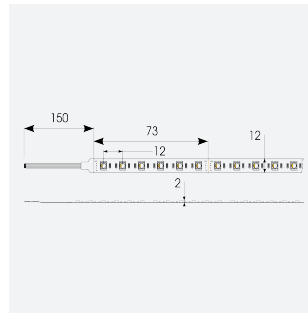

P-Cell PRO LED Strip

P-Cell 24V 18W IP20 RGBW 3000K 50m
Code: P/24/03/20/04/30/S05/01

Category	LED Strip
Application	Hospitality, Residential, Retail
Specification	Architectural

PRODUCT FEATURES

- P-CELL Professional LED strip suitable for high end residential, hospitality, retail and commercial applications
- Elite level LED chip technology with >97 CRI and low SDCM produce the best quality white light
- An extensive range of colour temperature options, IP ratings and power outputs offer the ultimate package of flexibility and versatility, suited for all high end applications
- Large strip pack sizes and multiple connector packs offers great time saving and ease when working on a large scale project
- Super high efficacy ensures peak performance, whilst also remaining economical and energy saving, helping to reduce overall energy consumption for all large scale installations
- High LED density (240 LEDs per metre) provides a uniform output reducing spotting and providing a more seamless output of light compared to traditional LED strips, coupled with a high CRI this ensures suitability for use within professional display and high end retail environments
- Fast fit plug and play connections available
- Joint and connection accessories sold separately
- 84

GENERAL INFORMATION	
Wattage	18W/m
Lumens Delivered	380lm/m
Lm/W	80lm/W
Beam Angle	120
CRI	90
CCT	3000K and RGB
Input	24V
Operating Temp	-20°C - 45°C
SDCM	5
Product Weight without Packaging	1.05 kg

TECHNICAL INFORMATION	
Light Source	LED
IP Rating	IP20
Class Protection	3
Internal / External	Internal
Surface / Recessed / Suspended	Ceiling, Recessed, Wall
Lumen Depreciation	L70 50,000h
Warranty (Years)	5
CE Mark	Yes
Height	2 mm
LED Strip LEDs Per Metre	84