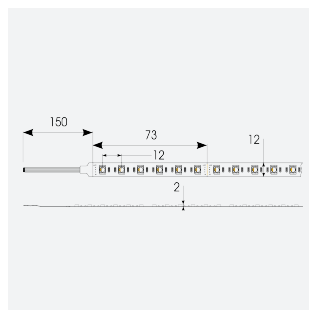

P-Cell PRO LED Strip

P-Cell 24V 18W IP20 RGBW 3000K 10m
Code: P/24/03/20/04/30/S02/01

Application	Hospitality, Residential, Retail
Specification	Architectural

PRODUCT FEATURES

- P-CELL Professional LED strip suitable for high end residential, hospitality, retail and commercial applications
- Elite level LED chip technology with >97 CRI and low SDCM produce the best quality white light
- An extensive range of colour temperature options, IP ratings and power outputs offer the ultimate package of flexibility and versatility, suited for all high end applications
- Large strip pack sizes and multiple connector packs offers great time saving and ease when working on a large scale project
- Super high efficacy ensures peak performance, whilst also remaining economical and energy saving, helping to reduce overall energy consumption for all large scale installations
- High LED density (240 LEDs per metre) provides a uniform output reducing spotting and providing a more seamless output of light compared to traditional LED strips, coupled with a high CRI this ensures suitability for use within professional display and high end retail environments
- Fast fit plug and play connections available
- Joint and connection accessories sold separately
- 84

GENERAL INFORMATION

Wattage	18W/m
Lumens Delivered	380lm/m
Lm/W	80lm/W
Beam Angle	120
CRI	90
CCT	3000K and RGB
Input	24V
Operating Temp	-20°C - 45°C
SDCM	5
Product Weight without Packaging	0.21 kg

TECHNICAL INFORMATION

Light Source	LED
IP Rating	IP20
Class Protection	3
Internal / External	Internal
Surface / Recessed / Suspended	Ceiling, Recessed, Wall
Lumen Depreciation	L70 50,000h
Warranty (Years)	5
CE Mark	Yes
Height	2 mm
LED Strip LEDs Per Metre	84