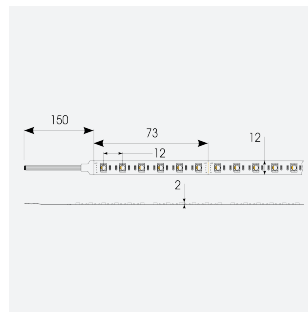

P-Cell PRO LED Strip

Application Hospitality, Residential, Retail

Specification Architectural

P-Cell 24V 18W IP20 RGBW 3000K 10m

Code: P/24/03/20/04/30/S02/01

- P-CELL Professional LED strip suitable for high end residential, hospitality, retail and commercial applications
- Elite level LED chip technology with >97 CRI and low SDCM produce the best quality white light
- An extensive range of colour temperature options, IP ratings and power outputs offer the ultimate package of flexibility and versatility, suited for all high end applications
- Large strip pack sizes and multiple connector packs offers great time saving and ease when working on a large scale project
- Super high efficacy ensures peak performance, whilst also remaining economical and energy saving, helping to reduce overall energy consumption for all large scale installations
- High LED density (240 LEDs per metre) provides a uniform output reducing spotting and providing a more seamless output of light compared to traditional LED strips, coupled with a high CRI this ensures suitability for use within professional display and high end retail environments
- Fast fit plug and play connections available
- Joint and connection accessories sold separately
- 84

GENERAL INFORMATION

Wattage	18W/m
Lumens Delivered	380lm/m
Lm/W	80lm/W
Beam Angle	120
CRI	90
CCT	3000K and RGB
Input	24V
Operating Temp	-20°C - 45°C
SDCM	5
Product Weight without Packaging	0.21 kg

TECHNICAL INFORMATION

Light Source	LED
IP Rating	IP20
Class Protection	3
Internal / External	Internal
Surface / Recessed / Suspended	Ceiling, Recessed, Wall
Lumen Depreciation	L70 50,000h
Warranty (Years)	5
CE Mark	Yes
Height	2 mm
LED Strip LEDs Per Metre	84