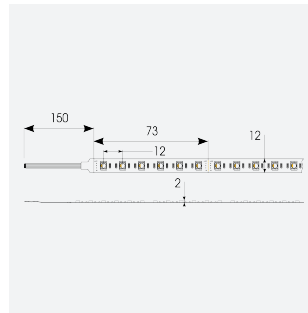

P-Cell PRO LED Strip

Application	Hospitality, Residential, Retail
Specification	Architectural

P-Cell 24V 18W IP20 RGBW 3000K 5m
Code: P/24/03/20/04/30/S01/01

PRODUCT FEATURES

- P-CELL Professional LED strip suitable for high end residential, hospitality, retail and commercial applications
- Elite level LED chip technology with >97 CRI and low SDCM produce the best quality white light
- An extensive range of colour temperature options, IP ratings and power outputs offer the ultimate package of flexibility and versatility, suited for all high end applications
- Large strip pack sizes and multiple connector packs offers great time saving and ease when working on a large scale project
- Super high efficacy ensures peak performance, whilst also remaining economical and energy saving, helping to reduce overall energy consumption for all large scale installations
- High LED density (240 LEDs per metre) provides a uniform output reducing spotting and providing a more seamless output of light compared to traditional LED strips, coupled with a high CRI this ensures suitability for use within professional display and high end retail environments
- Fast fit plug and play connections available
- Joint and connection accessories sold separately
- 84

GENERAL INFORMATION	
Wattage	18W/m
Lumens Delivered	380lm/m
Lm/W	80lm/W
Beam Angle	120
CRI	90
CCT	3000K and RGB
Input	24V
Operating Temp	-20°C - 45°C
SDCM	5
Product Weight without Packaging	0.105 kg

TECHNICAL INFORMATION	
Light Source	LED
IP Rating	IP20
Class Protection	3
Internal / External	Internal
Surface / Recessed / Suspended	Ceiling, Recessed, Wall
Lumen Depreciation	L70 50,000h
Warranty (Years)	5
CE Mark	Yes
Height	2 mm
LED Strip LEDs Per Metre	84