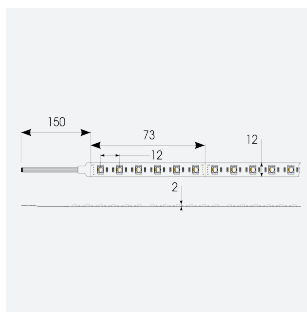

P-Cell PRO LED Strip

P-Cell 24V 18W IP20 RGBW 3000K 5m
Code: P/24/03/20/04/30/S01/01

Category	LED Strip
Application	Hospitality, Residential, Retail
Specification	Architectural

PRODUCT FEATURES

- P-CELL Professional LED strip suitable for high end residential, hospitality, retail and commercial applications
- Elite level LED chip technology with >97 CRI and low SDCM produce the best quality white light
- An extensive range of colour temperature options, IP ratings and power outputs offer the ultimate package of flexibility and versatility, suited for all high end applications
- Large strip pack sizes and multiple connector packs offers great time saving and ease when working on a large scale project
- Super high efficacy ensures peak performance, whilst also remaining economical and energy saving, helping to reduce overall energy consumption for all large scale installations
- High LED density (240 LEDs per metre) provides a uniform output reducing spotting and providing a more seamless output of light compared to traditional LED strips, coupled with a high CRI this ensures suitability for use within professional display and high end retail environments
- Fast fit plug and play connections available
- Joint and connection accessories sold separately
- 84

GENERAL INFORMATION	
Wattage	18W/m
Lumens Delivered	380lm/m
Lm/W	80lm/W
Beam Angle	120
CRI	90
CCT	3000K and RGB
Input	24V
Operating Temp	-20°C - 45°C
SDCM	5
Product Weight without Packaging	0.105 kg

TECHNICAL INFORMATION	
Light Source	LED
IP Rating	IP20
Class Protection	3
Internal / External	Internal
Surface / Recessed / Suspended	Ceiling, Recessed, Wall
Lumen Depreciation	L70 50,000h
Warranty (Years)	5
CE Mark	Yes
Height	2 mm
LED Strip LEDs Per Metre	84