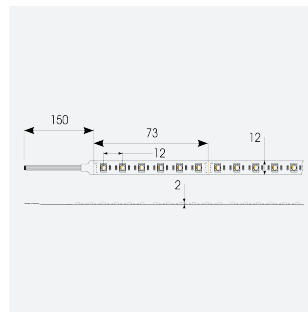

P-Cell PRO LED Strip

Application Hospitality, Residential, Retail

Specification Architectural

P-Cell 24V 18W IP20 RGBW 3000K 5m

Code: P/24/03/20/04/30/S01/01

- P-CELL Professional LED strip suitable for high end residential, hospitality, retail and commercial applications
- Elite level LED chip technology with >97 CRI and low SDCM produce the best quality white light
- An extensive range of colour temperature options, IP ratings and power outputs offer the ultimate package of flexibility and versatility, suited for all high end applications
- Large strip pack sizes and multiple connector packs offers great time saving and ease when working on a large scale project
- Super high efficacy ensures peak performance, whilst also remaining economical and energy saving, helping to reduce overall energy consumption for all large scale installations
- High LED density (240 LEDs per metre) provides a uniform output reducing spotting and providing a more seamless output of light compared to traditional LED strips, coupled with a high CRI this ensures suitability for use within professional display and high end retail environments
- Fast fit plug and play connections available
- Joint and connection accessories sold separately
- 84

GENERAL INFORMATION

| | |
|----------------------------------|---------------|
| Wattage | 18W/m |
| Lumens Delivered | 380lm/m |
| Lm/W | 80lm/W |
| Beam Angle | 120 |
| CRI | 90 |
| CCT | 3000K and RGB |
| Input | 24V |
| Operating Temp | -20°C - 45°C |
| SDCM | 5 |
| Product Weight without Packaging | 0.105 kg |

TECHNICAL INFORMATION

| | |
|--------------------------------|-------------------------|
| Light Source | LED |
| IP Rating | IP20 |
| Class Protection | 3 |
| Internal / External | Internal |
| Surface / Recessed / Suspended | Ceiling, Recessed, Wall |
| Lumen Depreciation | L70 50,000h |
| Warranty (Years) | 5 |
| CE Mark | Yes |
| Height | 2 mm |
| LED Strip LEDs Per Metre | 84 |