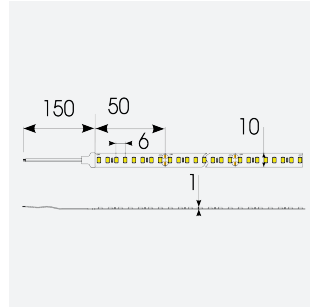

P-Cell PRO LED Strip

P-Cell 24V 9.6W IP20 White 6500K 10m
Code: P/24/03/20/01/65/S02/01

| | |
|---------------|----------------------------------|
| Category | LED Strip |
| Application | Hospitality, Residential, Retail |
| Specification | Architectural |

PRODUCT FEATURES

- P-CELL Professional LED strip suitable for high end residential, hospitality, retail and commercial applications
- Elite level LED chip technology with >97 CRI and low SDCM produce the best quality white light
- An extensive range of colour temperature options, IP ratings and power outputs offer the ultimate package of flexibility and versatility, suited for all high end applications
- Large strip pack sizes and multiple connector packs offers great time saving and ease when working on a large scale project
- Super high efficacy ensures peak performance, whilst also remaining economical and energy saving, helping to reduce overall energy consumption for all large scale installations
- High LED density (240 LEDs per metre) provides a uniform output reducing spotting and providing a more seamless output of light compared to traditional LED strips, coupled with a high CRI this ensures suitability for use within professional display and high end retail environments
- Fast fit plug and play connections available
- Joint and connection accessories sold separately
- 160

GENERAL INFORMATION

| | |
|----------------------------------|--------------|
| Wattage | 9.6W/m |
| Lumens Delivered | 1150lm/m |
| Lm/W | 120lm/W |
| Beam Angle | 120 |
| CRI | 97 |
| CCT | 6500K |
| Input | 24V |
| Operating Temp | -20°C - 45°C |
| SDCM | 3 |
| Product Weight without Packaging | 0.14 kg |