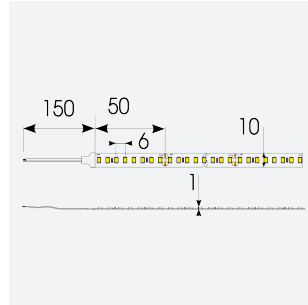

# P-Cell PRO LED Strip

P-Cell 24V 9.6W IP20 White 6500K 5m  
**Code: P/24/03/20/01/65/S01/01**

Category	LED Strip
Application	Hospitality, Residential, Retail
Specification	Architectural

## PRODUCT FEATURES

- P-CELL Professional LED strip suitable for high end residential, hospitality, retail and commercial applications
- Elite level LED chip technology with >97 CRI and low SDCM produce the best quality white light
- An extensive range of colour temperature options, IP ratings and power outputs offer the ultimate package of flexibility and versatility, suited for all high end applications
- Large strip pack sizes and multiple connector packs offers great time saving and ease when working on a large scale project
- Super high efficacy ensures peak performance, whilst also remaining economical and energy saving, helping to reduce overall energy consumption for all large scale installations
- High LED density (240 LEDs per metre) provides a uniform output reducing spotting and providing a more seamless output of light compared to traditional LED strips, coupled with a high CRI this ensures suitability for use within professional display and high end retail environments
- Fast fit plug and play connections available
- Joint and connection accessories sold separately
- 160

GENERAL INFORMATION	
Wattage	9.6W/m
Lumens Delivered	1150lm/m
Lm/W	120lm/W
Beam Angle	120
CRI	97
CCT	6500K
Input	24V
Operating Temp	-20°C - 45°C
SDCM	3
Product Weight without Packaging	0.07 kg

TECHNICAL INFORMATION	
Light Source	LED
IP Rating	IP20
Class Protection	3
Internal / External	Internal
Surface / Recessed / Suspended	Ceiling, Recessed, Wall
Lumen Depreciation	L70 50,000h
Warranty (Years)	5
CE Mark	Yes
Height	1.5 mm
LED Strip LEDs Per Metre	160