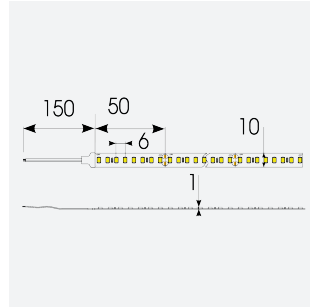

P-Cell PRO LED Strip

P-Cell 24V 9.6W IP20 White 3000K 50m
Code: P/24/03/20/01/30/S05/01

Category	LED Strip
Application	Hospitality, Residential, Retail
Specification	Architectural

PRODUCT FEATURES

- P-CELL Professional LED strip suitable for high end residential, hospitality, retail and commercial applications
- Elite level LED chip technology with >97 CRI and low SDCM produce the best quality white light
- An extensive range of colour temperature options, IP ratings and power outputs offer the ultimate package of flexibility and versatility, suited for all high end applications
- Large strip pack sizes and multiple connector packs offers great time saving and ease when working on a large scale project
- Super high efficacy ensures peak performance, whilst also remaining economical and energy saving, helping to reduce overall energy consumption for all large scale installations
- High LED density (240 LEDs per metre) provides a uniform output reducing spotting and providing a more seamless output of light compared to traditional LED strips, coupled with a high CRI this ensures suitability for use within professional display and high end retail environments
- Fast fit plug and play connections available
- Joint and connection accessories sold separately
- 160

GENERAL INFORMATION

Wattage	9.6W/m
Lumens Delivered	1030lm/m
Lm/W	108lm/W
Beam Angle	120
CRI	97
CCT	3000K
Input	24V
Operating Temp	-20°C - 45°C
SDCM	3
Product Weight without Packaging	0.7 kg

TECHNICAL INFORMATION

Light Source	LED
IP Rating	IP20
Class Protection	3
Internal / External	Internal
Surface / Recessed / Suspended	Ceiling, Recessed, Wall
Lumen Depreciation	L70 50,000h
Warranty (Years)	5
CE Mark	Yes
Height	1.5 mm
LED Strip LEDs Per Metre	160