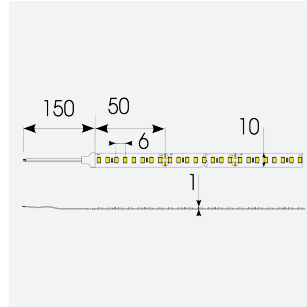

# P-Cell PRO LED Strip

<b>Application</b>	Hospitality, Residential, Retail
<b>Specification</b>	Architectural

P-Cell 24V 9.6W IP20 White 3000K 10m  
**Code:** P/24/03/20/01/30/S02/01

## PRODUCT FEATURES

- P-CELL Professional LED strip suitable for high end residential, hospitality, retail and commercial applications
- Elite level LED chip technology with >97 CRI and low SDCM produce the best quality white light
- An extensive range of colour temperature options, IP ratings and power outputs offer the ultimate package of flexibility and versatility, suited for all high end applications
- Large strip pack sizes and multiple connector packs offers great time saving and ease when working on a large scale project
- Super high efficacy ensures peak performance, whilst also remaining economical and energy saving, helping to reduce overall energy consumption for all large scale installations
- High LED density (240 LEDs per metre) provides a uniform output reducing spotting and providing a more seamless output of light compared to traditional LED strips, coupled with a high CRI this ensures suitability for use within professional display and high end retail environments
- Fast fit plug and play connections available
- Joint and connection accessories sold separately
- 160

### GENERAL INFORMATION

Wattage	9.6W/m
Lumens Delivered	1030lm/m
Lm/W	108lm/W
Beam Angle	120
CRI	97
CCT	3000K
Input	24V
Operating Temp	-20°C - 45°C
SDCM	3
Product Weight without Packaging	0.14 kg

### TECHNICAL INFORMATION

Light Source	LED
IP Rating	IP20
Class Protection	3
Internal / External	Internal
Surface / Recessed / Suspended	Ceiling, Recessed, Wall
Lumen Depreciation	L70 50,000h
Warranty (Years)	5
CE Mark	Yes
Height	2 mm
LED Strip LEDs Per Metre	160