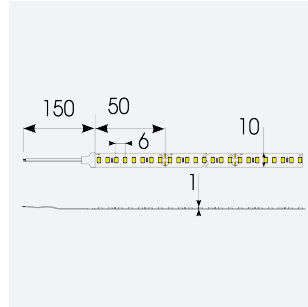

# P-Cell PRO LED Strip

Application	Hospitality, Residential, Retail
Specification	Architectural

P-Cell 24V 9.6W IP20 White 3000K 10m  
**Code: P/24/03/20/01/30/S02/01**

## PRODUCT FEATURES

- P-CELL Professional LED strip suitable for high end residential, hospitality, retail and commercial applications
- Elite level LED chip technology with >97 CRI and low SDCM produce the best quality white light
- An extensive range of colour temperature options, IP ratings and power outputs offer the ultimate package of flexibility and versatility, suited for all high end applications
- Large strip pack sizes and multiple connector packs offers great time saving and ease when working on a large scale project
- Super high efficacy ensures peak performance, whilst also remaining economical and energy saving, helping to reduce overall energy consumption for all large scale installations
- High LED density (240 LEDs per metre) provides a uniform output reducing spotting and providing a more seamless output of light compared to traditional LED strips, coupled with a high CRI this ensures suitability for use within professional display and high end retail environments
- Fast fit plug and play connections available
- Joint and connection accessories sold separately
- 160

### GENERAL INFORMATION

Wattage	9.6W/m
Lumens Delivered	1030lm/m
Lm/W	108lm/W
Beam Angle	120
CRI	97
CCT	3000K
Input	24V
Operating Temp	-20°C - 45°C
SDCM	3
Product Weight without Packaging	0.14 kg

### TECHNICAL INFORMATION

Light Source	LED
IP Rating	IP20
Class Protection	3
Internal / External	Internal
Surface / Recessed / Suspended	Ceiling, Recessed, Wall
Lumen Depreciation	L70 50,000h
Warranty (Years)	5
CE Mark	Yes
Height	1.5 mm
LED Strip LEDs Per Metre	160