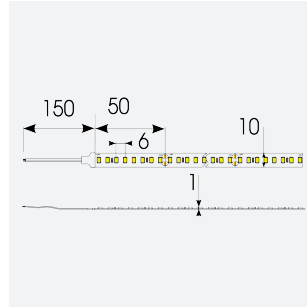

P-Cell PRO LED Strip

Application	Hospitality, Residential, Retail
Specification	Architectural

P-Cell 24V 9.6W IP20 White 3000K 5m
Code: P/24/03/20/01/30/S01/01

PRODUCT FEATURES

- P-CELL Professional LED strip suitable for high end residential, hospitality, retail and commercial applications
- Elite level LED chip technology with >97 CRI and low SDCM produce the best quality white light
- An extensive range of colour temperature options, IP ratings and power outputs offer the ultimate package of flexibility and versatility, suited for all high end applications
- Large strip pack sizes and multiple connector packs offers great time saving and ease when working on a large scale project
- Super high efficacy ensures peak performance, whilst also remaining economical and energy saving, helping to reduce overall energy consumption for all large scale installations
- High LED density (240 LEDs per metre) provides a uniform output reducing spotting and providing a more seamless output of light compared to traditional LED strips, coupled with a high CRI this ensures suitability for use within professional display and high end retail environments
- Fast fit plug and play connections available
- Joint and connection accessories sold separately
- 160

GENERAL INFORMATION

Wattage	9.6W/m
Lumens Delivered	1030lm/m
Lm/W	108lm/W
Beam Angle	120
CRI	97
CCT	3000K
Input	24V
Operating Temp	-20°C - 45°C
SDCM	3
Product Weight without Packaging	0.07 kg

TECHNICAL INFORMATION

Light Source	LED
IP Rating	IP20
Class Protection	3
Internal / External	Internal
Surface / Recessed / Suspended	Ceiling, Recessed, Wall
Lumen Depreciation	L70 50,000h
Warranty (Years)	5
CE Mark	Yes
Height	1.5 mm
LED Strip LEDs Per Metre	160