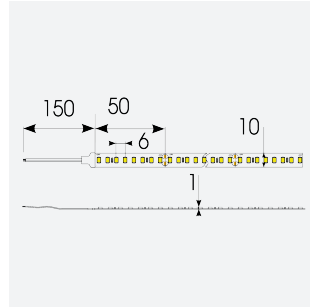

P-Cell PRO LED Strip

Application	Hospitality, Residential, Retail
Specification	Architectural

P-Cell 24V 9.6W IP20 White 3000K 5m
Code: P/24/03/20/01/30/S01/01

PRODUCT FEATURES

- P-CELL Professional LED strip suitable for high end residential, hospitality, retail and commercial applications
- Elite level LED chip technology with >97 CRI and low SDCM produce the best quality white light
- An extensive range of colour temperature options, IP ratings and power outputs offer the ultimate package of flexibility and versatility, suited for all high end applications
- Large strip pack sizes and multiple connector packs offers great time saving and ease when working on a large scale project
- Super high efficacy ensures peak performance, whilst also remaining economical and energy saving, helping to reduce overall energy consumption for all large scale installations
- High LED density (240 LEDs per metre) provides a uniform output reducing spotting and providing a more seamless output of light compared to traditional LED strips, coupled with a high CRI this ensures suitability for use within professional display and high end retail environments
- Fast fit plug and play connections available
- Joint and connection accessories sold separately
- 160

GENERAL INFORMATION

Wattage	9.6W/m
Lumens Delivered	1030lm/m
Lm/W	108lm/W
Beam Angle	120
CRI	97
CCT	3000K
Input	24V
Operating Temp	-20°C - 45°C
SDCM	3
Product Weight without Packaging	0.07 kg

TECHNICAL INFORMATION

Light Source	LED
IP Rating	IP20
Class Protection	3
Internal / External	Internal
Surface / Recessed / Suspended	Ceiling, Recessed, Wall
Lumen Depreciation	L70 50,000h
Warranty (Years)	5
CE Mark	Yes
Height	2 mm
LED Strip LEDs Per Metre	160