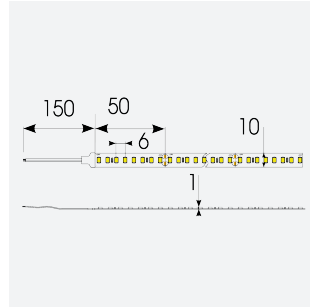

# P-Cell PRO LED Strip

P-Cell 24V 9.6W IP20 White 3000K 5m  
**Code: P/24/03/20/01/30/S01/01**

Category	LED Strip
Application	Hospitality, Residential, Retail
Specification	Architectural

## PRODUCT FEATURES

- P-CELL Professional LED strip suitable for high end residential, hospitality, retail and commercial applications
- Elite level LED chip technology with >97 CRI and low SDCM produce the best quality white light
- An extensive range of colour temperature options, IP ratings and power outputs offer the ultimate package of flexibility and versatility, suited for all high end applications
- Large strip pack sizes and multiple connector packs offers great time saving and ease when working on a large scale project
- Super high efficacy ensures peak performance, whilst also remaining economical and energy saving, helping to reduce overall energy consumption for all large scale installations
- High LED density (240 LEDs per metre) provides a uniform output reducing spotting and providing a more seamless output of light compared to traditional LED strips, coupled with a high CRI this ensures suitability for use within professional display and high end retail environments
- Fast fit plug and play connections available
- Joint and connection accessories sold separately
- 160

## GENERAL INFORMATION

Wattage	9.6W/m
Lumens Delivered	1030lm/m
Lm/W	108lm/W
Beam Angle	120
CRI	97
CCT	3000K
Input	24V
Operating Temp	-20°C - 45°C
SDCM	3
Product Weight without Packaging	0.07 kg

## TECHNICAL INFORMATION

Light Source	LED
IP Rating	IP20
Class Protection	3
Internal / External	Internal
Surface / Recessed / Suspended	Ceiling, Recessed, Wall
Lumen Depreciation	L70 50,000h
Warranty (Years)	5
CE Mark	Yes
Height	1.5 mm
LED Strip LEDs Per Metre	160