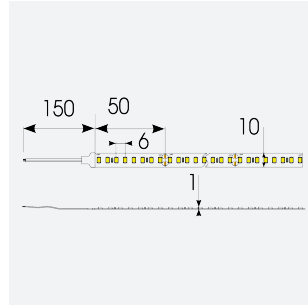

# P-Cell PRO LED Strip

P-Cell 24V 9.6W IP20 White 2700K 5m  
**Code: P/24/03/20/01/27/S01/01**

Category	LED Strip
Application	Hospitality, Residential, Retail
Specification	Architectural

## PRODUCT FEATURES

- P-CELL Professional LED strip suitable for high end residential, hospitality, retail and commercial applications
- Elite level LED chip technology with >97 CRI and low SDCM produce the best quality white light
- An extensive range of colour temperature options, IP ratings and power outputs offer the ultimate package of flexibility and versatility, suited for all high end applications
- Large strip pack sizes and multiple connector packs offers great time saving and ease when working on a large scale project
- Super high efficacy ensures peak performance, whilst also remaining economical and energy saving, helping to reduce overall energy consumption for all large scale installations
- High LED density (240 LEDs per metre) provides a uniform output reducing spotting and providing a more seamless output of light compared to traditional LED strips, coupled with a high CRI this ensures suitability for use within professional display and high end retail environments
- Fast fit plug and play connections available
- Joint and connection accessories sold separately
- 160

GENERAL INFORMATION	
Wattage	9.6W/m
Lumens Delivered	980lm/m
Lm/W	102lm/W
Beam Angle	120
CRI	97
CCT	2700K
Input	24V
Operating Temp	-20°C - 45°C
SDCM	3
Product Weight without Packaging	0.07 kg

TECHNICAL INFORMATION	
Light Source	LED
IP Rating	IP20
Class Protection	3
Internal / External	Internal
Surface / Recessed / Suspended	Ceiling, Recessed, Wall
Lumen Depreciation	L70 50,000h
Warranty (Years)	5
CE Mark	Yes
Height	1.5 mm
LED Strip LEDs Per Metre	160