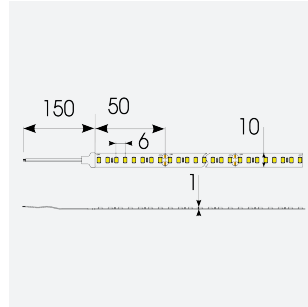

P-Cell PRO LED Strip

P-Cell 24V 9.6W IP20 White 2200K 50m
Code: P/24/03/20/01/22/S05/01

Category	LED Strip
Application	Hospitality, Residential, Retail
Specification	Architectural

PRODUCT FEATURES

- P-CELL Professional LED strip suitable for high end residential, hospitality, retail and commercial applications
- Elite level LED chip technology with >97 CRI and low SDCM produce the best quality white light
- An extensive range of colour temperature options, IP ratings and power outputs offer the ultimate package of flexibility and versatility, suited for all high end applications
- Large strip pack sizes and multiple connector packs offers great time saving and ease when working on a large scale project
- Super high efficacy ensures peak performance, whilst also remaining economical and energy saving, helping to reduce overall energy consumption for all large scale installations
- High LED density (240 LEDs per metre) provides a uniform output reducing spotting and providing a more seamless output of light compared to traditional LED strips, coupled with a high CRI this ensures suitability for use within professional display and high end retail environments
- Fast fit plug and play connections available
- Joint and connection accessories sold separately
- 160

GENERAL INFORMATION	
Wattage	9.6W/m
Lumens Delivered	910lm/m
Lm/W	95lm/W
Beam Angle	120
CRI	97
CCT	2200K
Input	24V
Operating Temp	-20°C - 45°C
SDCM	3
Product Weight without Packaging	0.7 kg

TECHNICAL INFORMATION	
Light Source	LED
IP Rating	IP20
Class Protection	3
Internal / External	Internal
Surface / Recessed / Suspended	Ceiling, Recessed, Wall
Lumen Depreciation	L70 50,000h
Warranty (Years)	5
CE Mark	Yes
Height	1.5 mm
LED Strip LEDs Per Metre	160