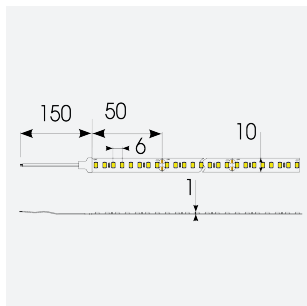

# P-Cell PRO LED Strip

<b>Application</b>	Hospitality, Residential, Retail
<b>Specification</b>	Architectural

P-Cell 24V 9.6W IP20 White 2200K 50m  
**Code:** P/24/03/20/01/22/S05/01

## PRODUCT FEATURES

- P-CELL Professional LED strip suitable for high end residential, hospitality, retail and commercial applications
- Elite level LED chip technology with >97 CRI and low SDCM produce the best quality white light
- An extensive range of colour temperature options, IP ratings and power outputs offer the ultimate package of flexibility and versatility, suited for all high end applications
- Large strip pack sizes and multiple connector packs offers great time saving and ease when working on a large scale project
- Super high efficacy ensures peak performance, whilst also remaining economical and energy saving, helping to reduce overall energy consumption for all large scale installations
- High LED density (240 LEDs per metre) provides a uniform output reducing spotting and providing a more seamless output of light compared to traditional LED strips, coupled with a high CRI this ensures suitability for use within professional display and high end retail environments
- Fast fit plug and play connections available
- Joint and connection accessories sold separately
- 160

### GENERAL INFORMATION

Wattage	9.6W/m
Lumens Delivered	910lm/m
Lm/W	95lm/W
Beam Angle	120
CRI	97
CCT	2200K
Input	24V
Operating Temp	-20°C - 45°C
SDCM	3
Product Weight without Packaging	0.7 kg

### TECHNICAL INFORMATION

Light Source	LED
IP Rating	IP20
Class Protection	3
Internal / External	Internal
Surface / Recessed / Suspended	Ceiling, Recessed, Wall
Lumen Depreciation	L70 50,000h
Warranty (Years)	5
CE Mark	Yes
Height	2 mm
LED Strip LEDs Per Metre	160