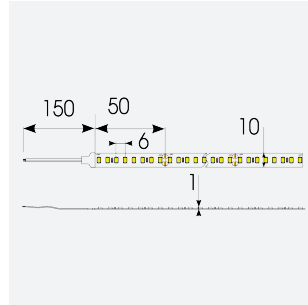

# P-Cell PRO LED Strip

**Application** Hospitality, Residential, Retail

**Specification** Architectural

P-Cell 24V 9.6W IP20 White 2200K 10m

**Code:** P/24/03/20/01/22/S02/01

- P-CELL Professional LED strip suitable for high end residential, hospitality, retail and commercial applications
- Elite level LED chip technology with >97 CRI and low SDCM produce the best quality white light
- An extensive range of colour temperature options, IP ratings and power outputs offer the ultimate package of flexibility and versatility, suited for all high end applications
- Large strip pack sizes and multiple connector packs offers great time saving and ease when working on a large scale project
- Super high efficacy ensures peak performance, whilst also remaining economical and energy saving, helping to reduce overall energy consumption for all large scale installations
- High LED density (240 LEDs per metre) provides a uniform output reducing spotting and providing a more seamless output of light compared to traditional LED strips, coupled with a high CRI this ensures suitability for use within professional display and high end retail environments
- Fast fit plug and play connections available
- Joint and connection accessories sold separately
- 160

## GENERAL INFORMATION

Wattage	9.6W/m
Lumens Delivered	910lm/m
Lm/W	95lm/W
Beam Angle	120
CRI	97
CCT	2200K
Input	24V
Operating Temp	-20°C - 45°C
SDCM	3
Product Weight without Packaging	0.14 kg

## TECHNICAL INFORMATION

Light Source	LED
IP Rating	IP20
Class Protection	3
Internal / External	Internal
Surface / Recessed / Suspended	Ceiling, Recessed, Wall
Lumen Depreciation	L70 50,000h
Warranty (Years)	5
CE Mark	Yes
Height	1.5 mm
LED Strip LEDs Per Metre	160