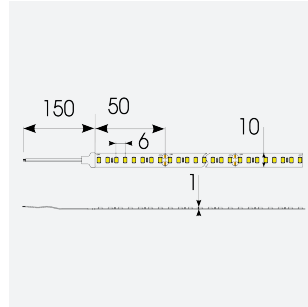

# P-Cell PRO LED Strip

Application	Hospitality, Residential, Retail
Specification	Architectural

P-Cell 24V 9.6W IP20 White 2200K 5m  
**Code: P/24/03/20/01/22/S01/01**

## PRODUCT FEATURES

- P-CELL Professional LED strip suitable for high end residential, hospitality, retail and commercial applications
- Elite level LED chip technology with >97 CRI and low SDCM produce the best quality white light
- An extensive range of colour temperature options, IP ratings and power outputs offer the ultimate package of flexibility and versatility, suited for all high end applications
- Large strip pack sizes and multiple connector packs offers great time saving and ease when working on a large scale project
- Super high efficacy ensures peak performance, whilst also remaining economical and energy saving, helping to reduce overall energy consumption for all large scale installations
- High LED density (240 LEDs per metre) provides a uniform output reducing spotting and providing a more seamless output of light compared to traditional LED strips, coupled with a high CRI this ensures suitability for use within professional display and high end retail environments
- Fast fit plug and play connections available
- Joint and connection accessories sold separately
- 160

GENERAL INFORMATION	
Wattage	9.6W/m
Lumens Delivered	910lm/m
Lm/W	95lm/W
Beam Angle	120
CRI	97
CCT	2200K
Input	24V
Operating Temp	-20°C - 45°C
SDCM	3
Product Weight without Packaging	0.07 kg

TECHNICAL INFORMATION	
Light Source	LED
IP Rating	IP20
Class Protection	3
Internal / External	Internal
Surface / Recessed / Suspended	Ceiling, Recessed, Wall
Lumen Depreciation	L70 50,000h
Warranty (Years)	5
CE Mark	Yes
Height	1.5 mm
LED Strip LEDs Per Metre	160