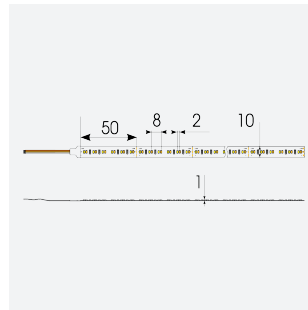

# P-Cell PRO LED Strip

P-Cell 24V 14.4W IP67 TW 50m

Code: P/24/02/67/02/00/S05/01

Category	LED Strip
Application	Hospitality, Residential, Retail
Specification	Architectural

## PRODUCT FEATURES

- P-CELL Professional LED strip suitable for high end residential, hospitality, retail and commercial applications
- Elite level LED chip technology with >97 CRI and low SDCM produce the best quality white light
- An extensive range of colour temperature options, IP ratings and power outputs offer the ultimate package of flexibility and versatility, suited for all high end applications
- Large strip pack sizes and multiple connector packs offers great time saving and ease when working on a large scale project
- Super high efficacy ensures peak performance, whilst also remaining economical and energy saving, helping to reduce overall energy consumption for all large scale installations
- High LED density (240 LEDs per metre) provides a uniform output reducing spotting and providing a more seamless output of light compared to traditional LED strips, coupled with a high CRI this ensures suitability for use within professional display and high end retail environments
- Fast fit plug and play connections available
- Joint and connection accessories sold separately
- 240

### GENERAL INFORMATION

Wattage	14.4W/m
Lumens Delivered	720lm/m
Lm/W	100lm/W
Beam Angle	120
CRI	90
CCT	2700-6500K
Input	24V
Operating Temp	-20°C - 45°C
SDCM	3
Product Weight without Packaging	2.7 kg