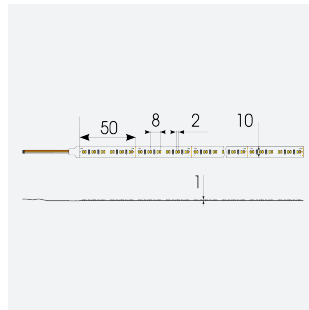

P-Cell PRO LED Strip

Application	Hospitality, Residential, Retail
Specification	Architectural

P-Cell 24V 14.4W IP67 TW 50m

Code: P/24/02/67/02/00/S05/01

- P-CELL Professional LED strip suitable for high end residential, hospitality, retail and commercial applications
- Elite level LED chip technology with >97 CRI and low SDCM produce the best quality white light
- An extensive range of colour temperature options, IP ratings and power outputs offer the ultimate package of flexibility and versatility, suited for all high end applications
- Large strip pack sizes and multiple connector packs offers great time saving and ease when working on a large scale project
- Super high efficacy ensures peak performance, whilst also remaining economical and energy saving, helping to reduce overall energy consumption for all large scale installations
- High LED density (240 LEDs per metre) provides a uniform output reducing spotting and providing a more seamless output of light compared to traditional LED strips, coupled with a high CRI this ensures suitability for use within professional display and high end retail environments
- Fast fit plug and play connections available
- Joint and connection accessories sold separately
- 240

GENERAL INFORMATION

Wattage	14.4W/m
Lumens Delivered	720lm/m
Lm/W	100lm/W
Beam Angle	120
CRI	90
CCT	2700-6500K
Input	24V
Operating Temp	-20°C - 45°C
SDCM	3
Product Weight without Packaging	2.7 kg

TECHNICAL INFORMATION

Light Source	LED
IP Rating	IP67
Class Protection	3
Internal / External	Internal / External
Surface / Recessed / Suspended	Ceiling, Recessed, Wall
Lumen Depreciation	L70 50,000h
Warranty (Years)	5
CE Mark	Yes
Height	4.5 mm
LED Strip LEDs Per Metre	240